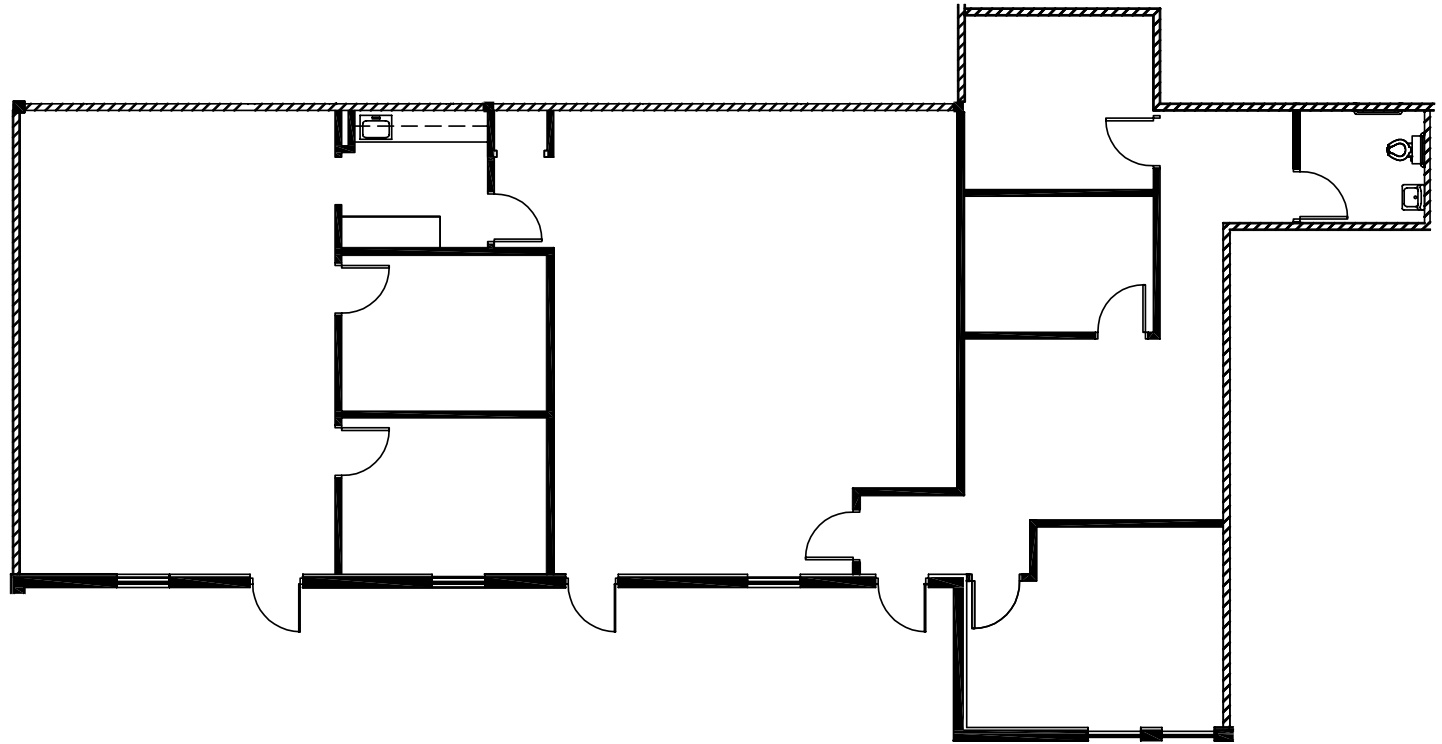

SALT CREEK

— OFFICE CENTER —

SCHAUMBURG, IL

SUITE 204

2,692 rsf

LARRY MEYER
847.212.3220
lmeyer@marcrealty.com

ALAN RAPHAELI
847.330.1300
araphaeli@marcrealty.com

Exceptional Value
Remarkable Locations