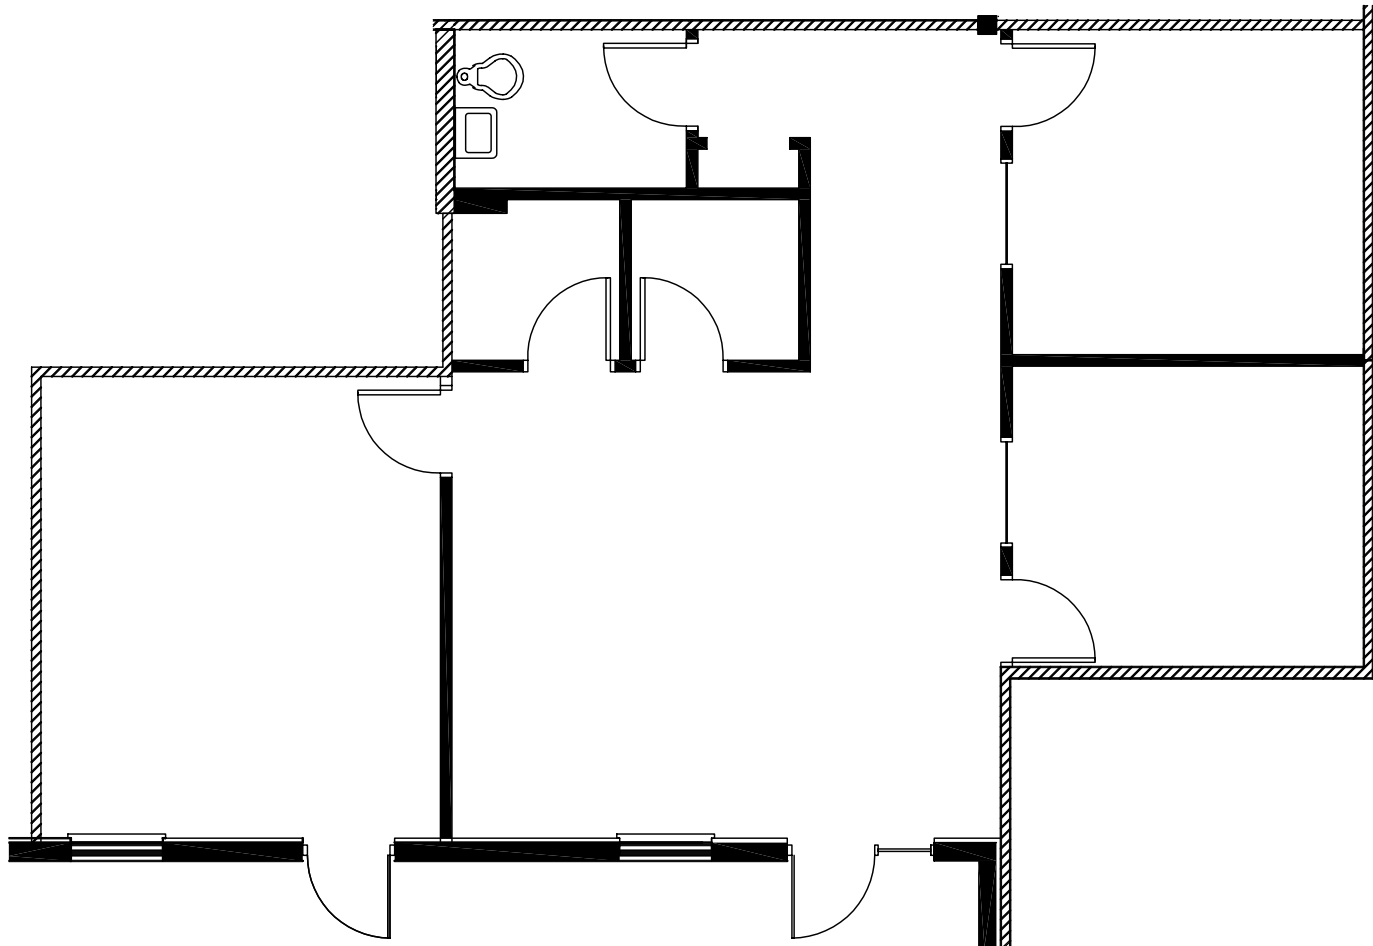

SALT CREEK

— OFFICE CENTER —

SCHAUMBURG, IL

SUITE 404

1,201 rsf

LARRY MEYER
847.212.3220
lmeyer@marcrealty.com

ALAN RAPHAELI
847.330.1300
araphaeli@marcrealty.com

Exceptional Value
Remarkable Locations