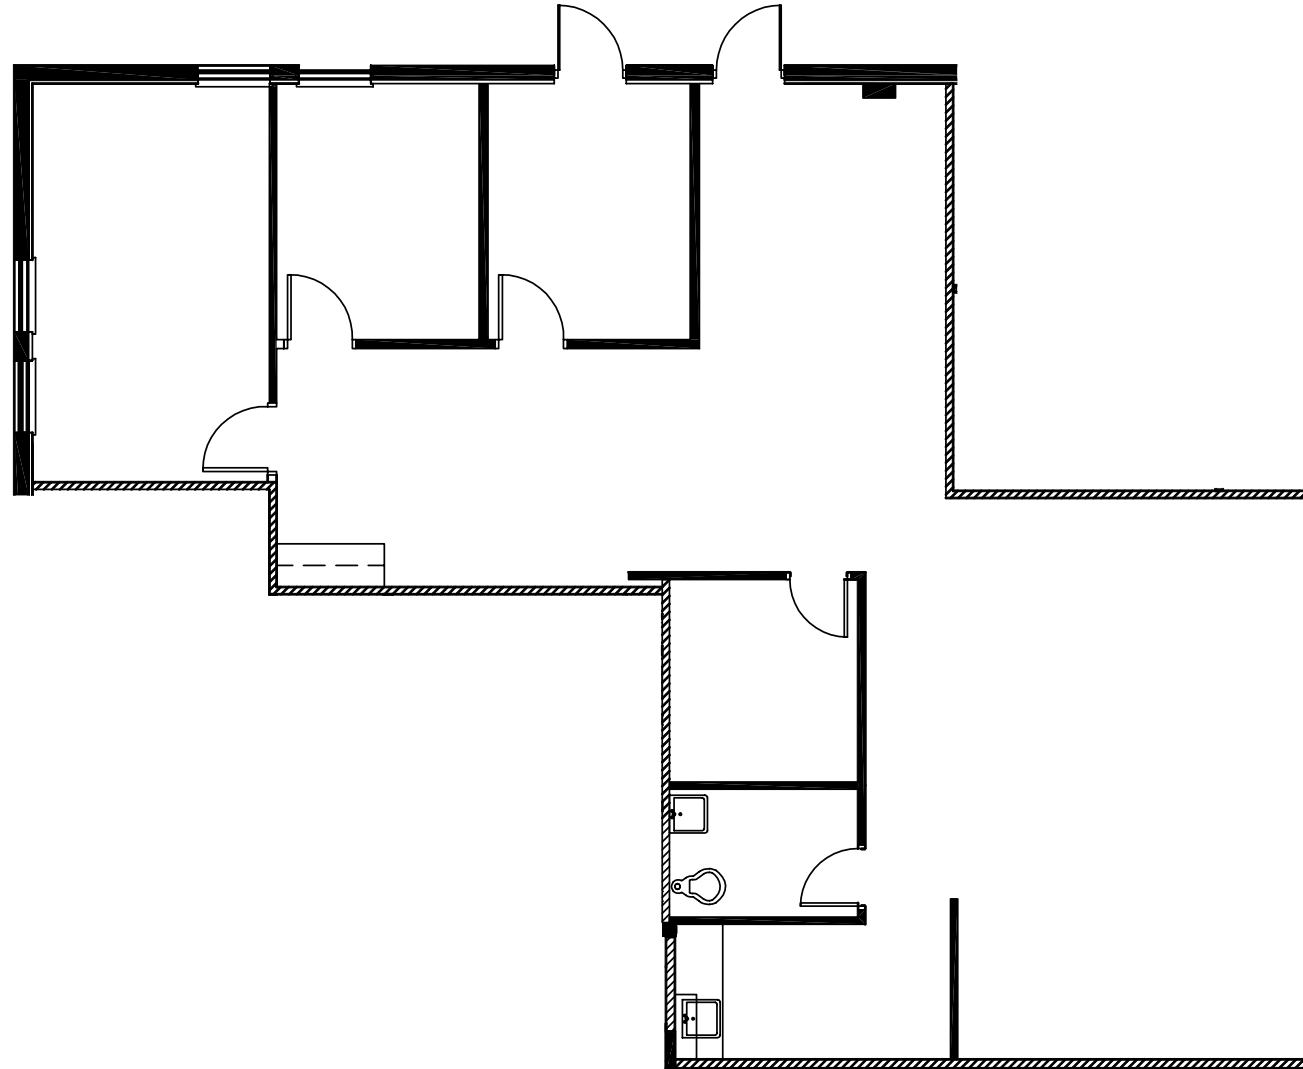

SALT CREEK

— OFFICE CENTER —

SCHAUMBURG, IL

SUITE 409
1,725 rsf

LARRY MEYER
847.212.3220
lmeyer@marcrealty.com

ALAN RAPHAELI
847.330.1300
araphaeli@marcrealty.com

Exceptional Value
Remarkable Locations