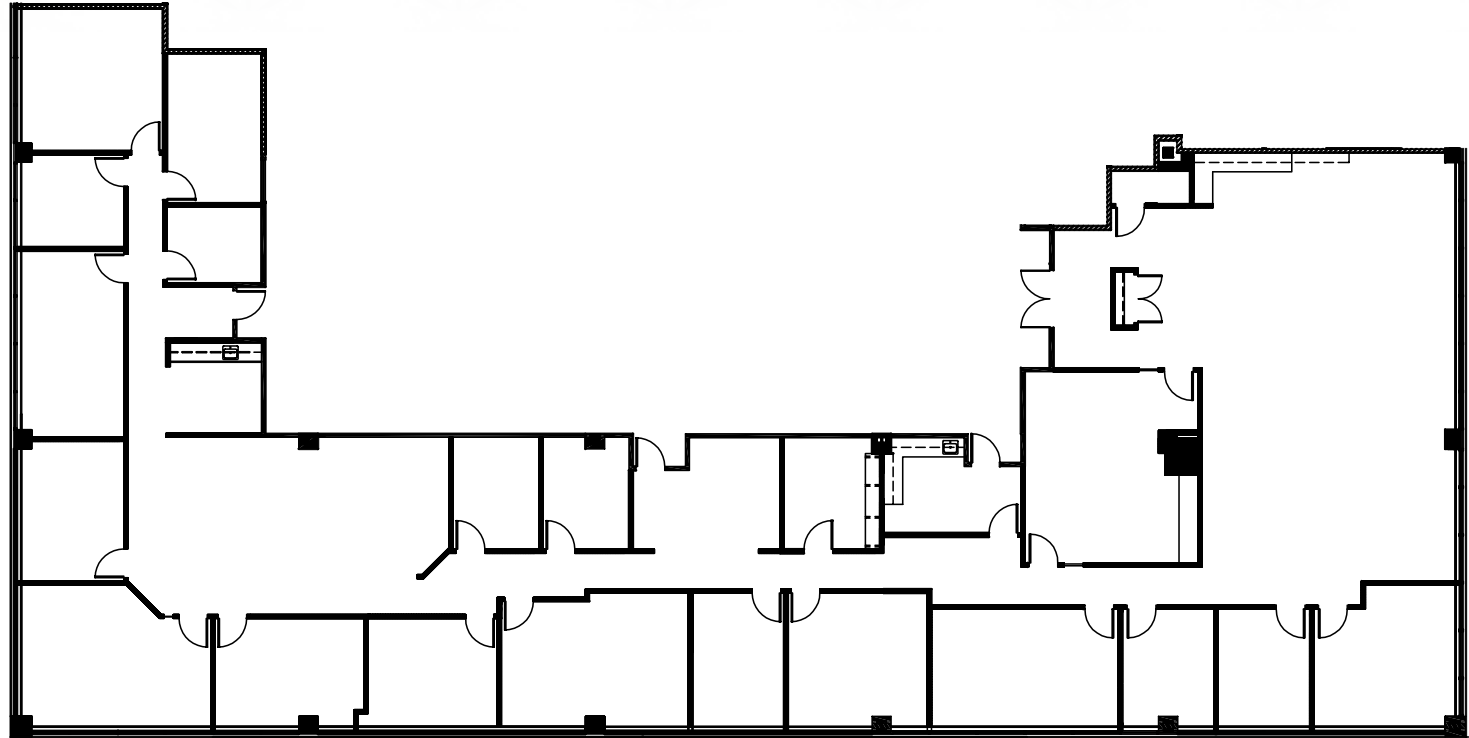

1200
SHERMER ROAD
Northbrook

SUITE 300
8,076 RSF

ALAN RAPHAELI
847.330.1300
araphaeli@marcrealty.com

LARRY MEYER
O: 847.330.1300 C: 847.212.3220
lmeyer@marcrealty.com

Exceptional Value
Remarkable Locations