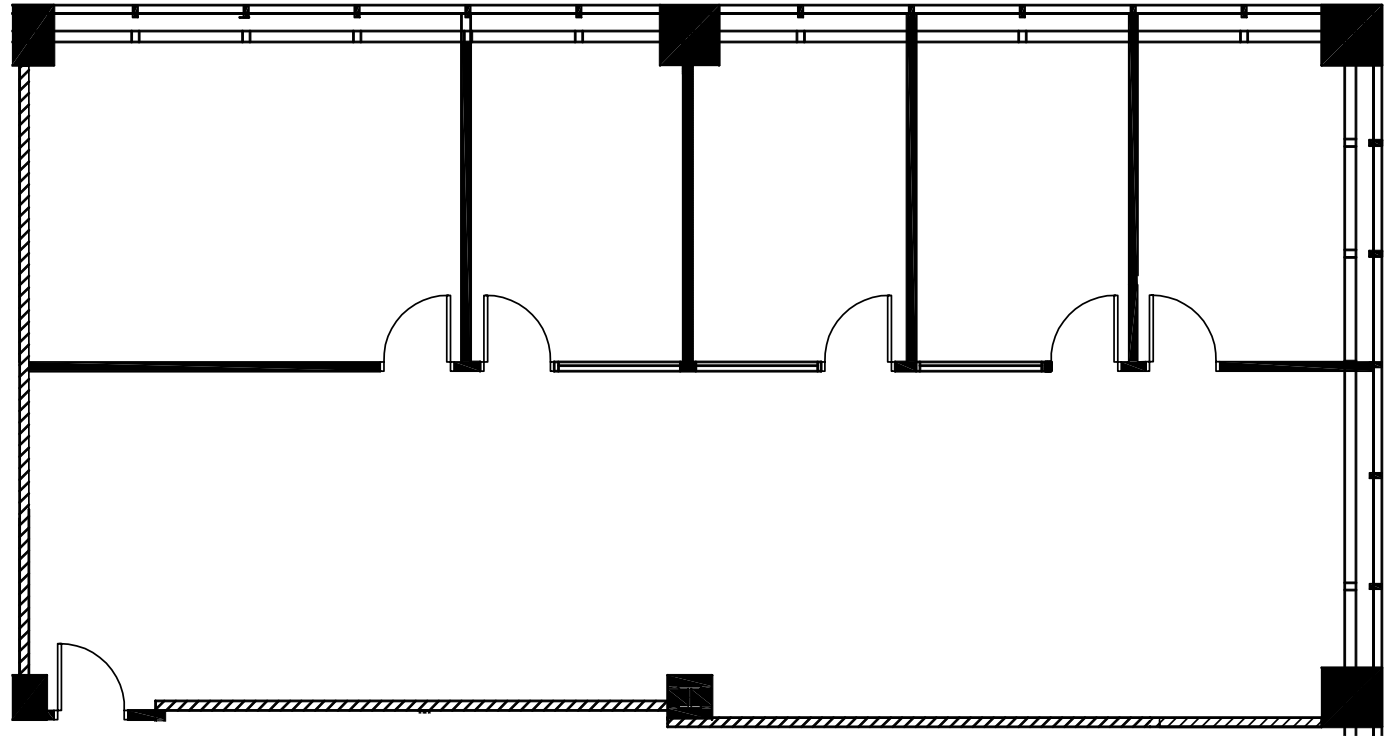

## SUITE 625

2,269 RSF

**ALAN RAPHAELI**  
847.330.1300  
araphaeli@marcrealty.com

Exceptional Value  
Remarkable Locations