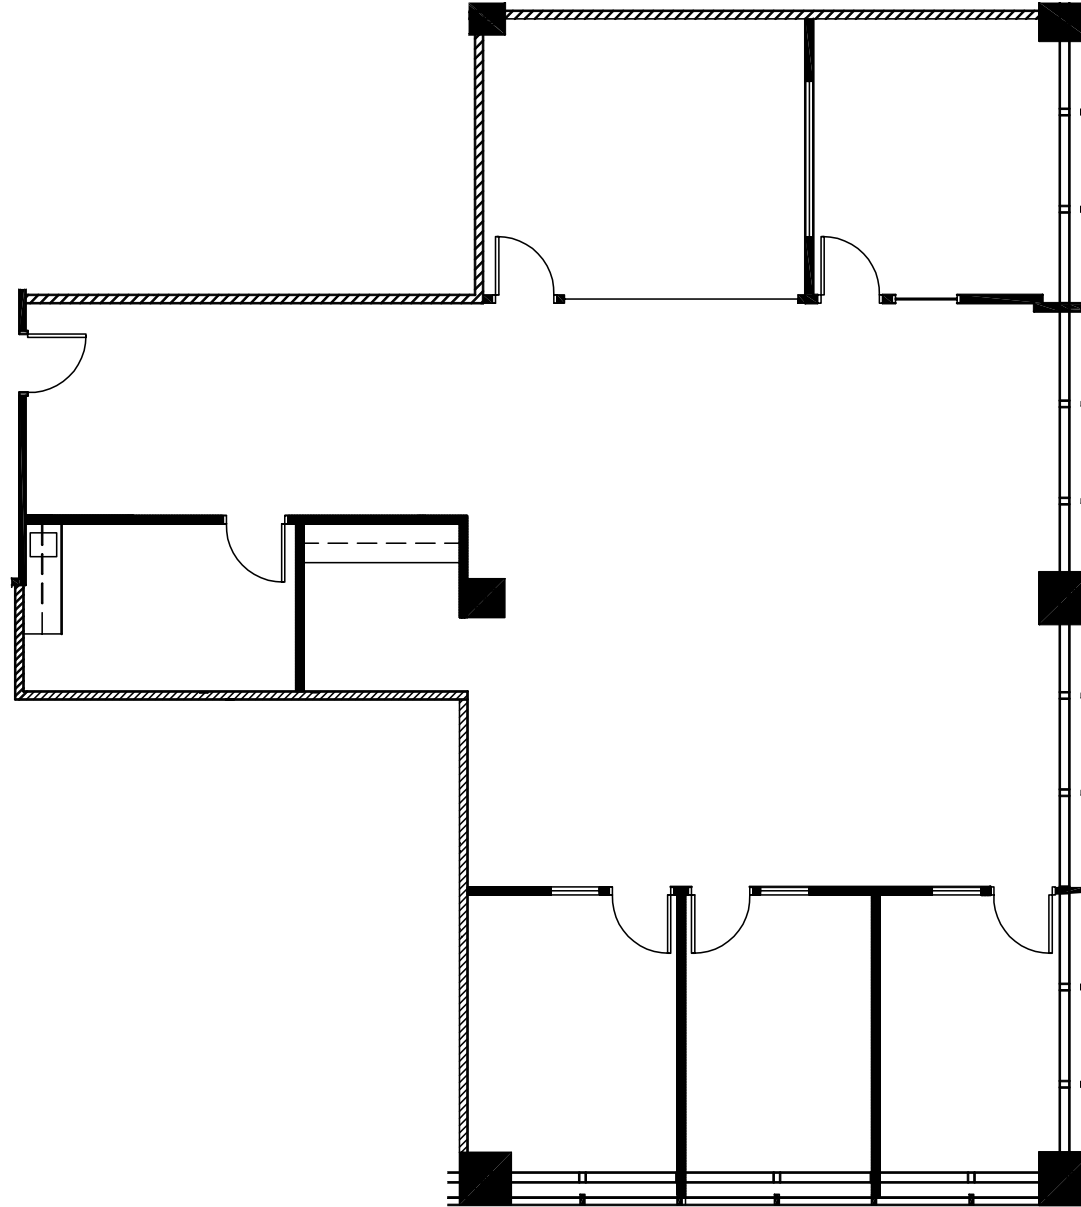

1701

EAST
WOODFIELD

SCHAUMBURG, IL

SUITE 950

2,825 RSF

ALAN RAPHAELI
847.330.1300
araphaeli@marcrealty.com

Exceptional Value
Remarkable Locations