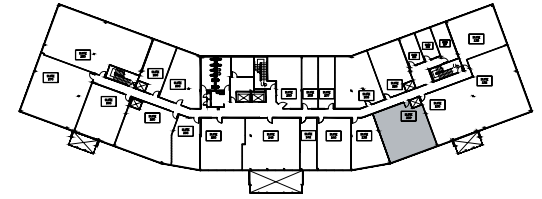

DEERFIELD EXECUTIVE CENTER

1020 MILWAUKEE AVENUE
DEERFIELD, IL

SUITE 229

1,067 RSF

ALAN RAPHAELI
847.330.1300
araphaeli@marcrealty.com

LARRY MEYER
847.212.3220
lmeyer@marcrealty.com

Exceptional Value
Remarkable Locations