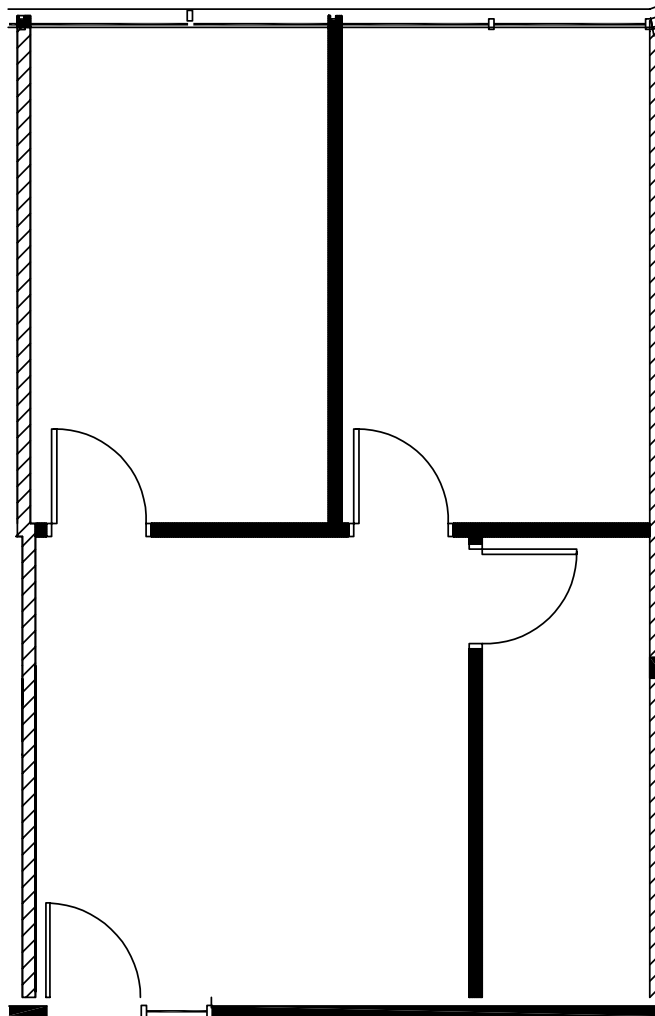

DEERFIELD EXECUTIVE CENTER

1020 MILWAUKEE AVENUE
DEERFIELD, IL

SUITE 307

727 RSF

ALAN RAPHAELI
847.330.1300
araphaeli@marcrealty.com

LARRY MEYER
847.212.3220
lmeyer@marcrealty.com

MR Exceptional Value
MARC REALTY Remarkable Locations