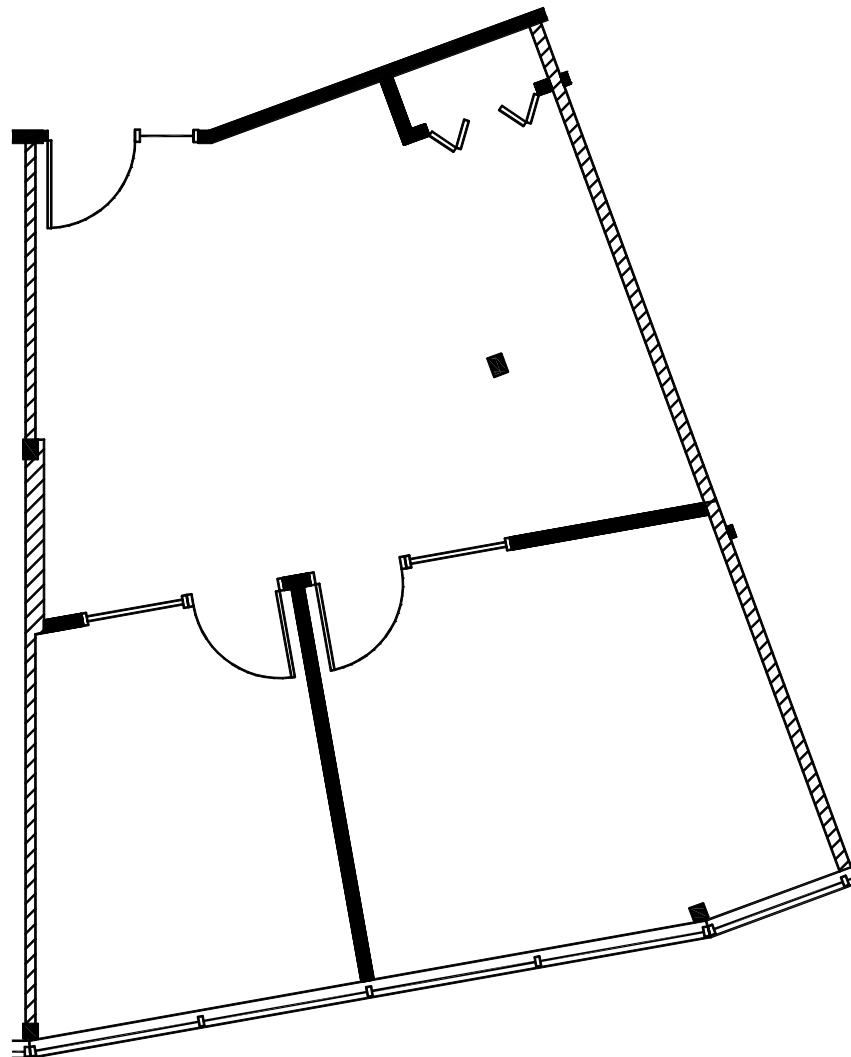

DEERFIELD EXECUTIVE CENTER

1020 MILWAUKEE AVENUE
DEERFIELD, IL

SUITE 320

841 RSF

ALAN RAPHAELI
847.330.1300
araphaeli@marcrealty.com

LARRY MEYER
847.212.3220
lmeyer@marcrealty.com

MR Exceptional Value
MARC REALTY Remarkable Locations