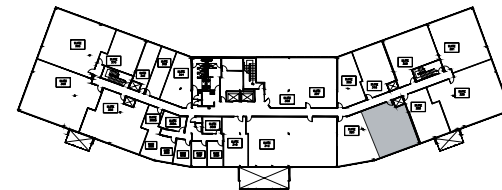

DEERFIELD EXECUTIVE CENTER

1020 MILWAUKEE AVENUE
DEERFIELD, IL

SUITE 322

874 RSF

ALAN RAPHAELI
847.330.1300
araphaeli@marcrealty.com

LARRY MEYER
847.212.3220
lmeyer@marcrealty.com

Exceptional Value
Remarkable Locations