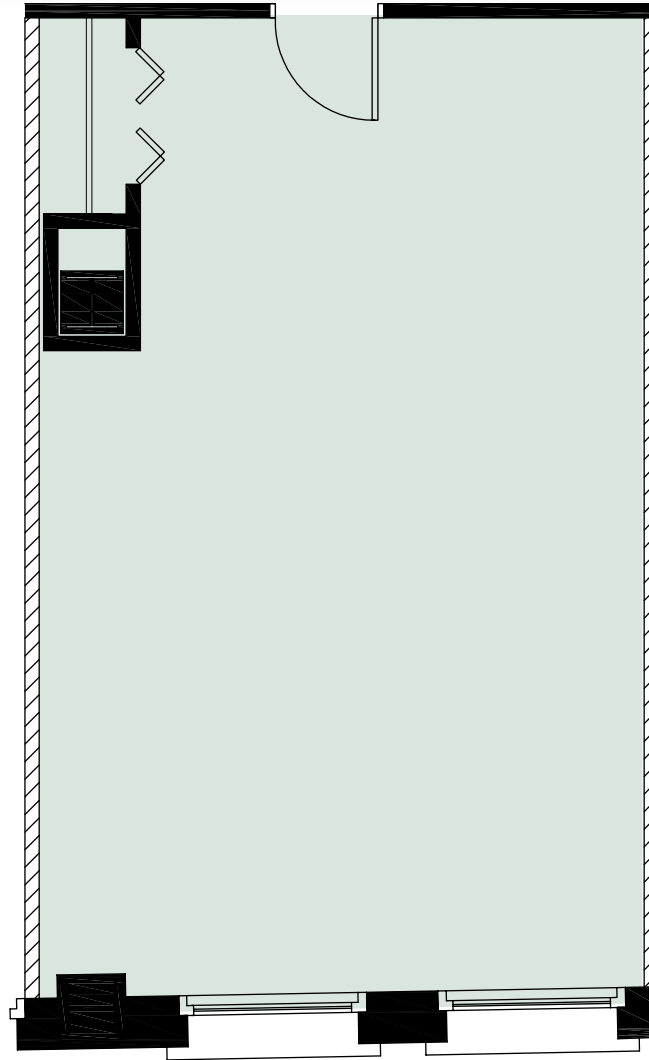

# *the* Metropolitan Building

134 NORTH LA SALLE STREET

**Suite 1430**  
635 RSF

**Joe Storiz**

Senior Managing Director

jstoriz@marcrealty.com | 312.994.5656

180 N Wabash Ave, Suite 800

Chicago, IL 60601