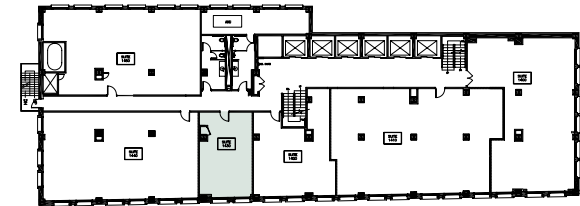

# *the* Metropolitan Building

134 NORTH LA SALLE STREET

**Suite 1430**  
635 RSF

**Joe Storiz**

Senior Managing Director

jstoriz@marcrealty.com | 312.994.5656

180 N Wabash Ave, Suite 800

Chicago, IL 60601