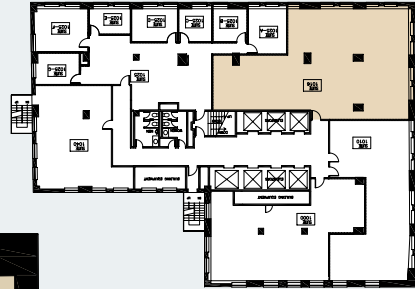

The Harvester Building

180 N Michigan Avenue

Suite 1016
2,619 RSF

JOE STORIZ

Senior Managing Director
312.884.5656 | jstoriz@marcrealty.com

55 E Jackson Blvd, Suite 500
Chicago, IL 60604

Exceptional Value
Remarkable Locations