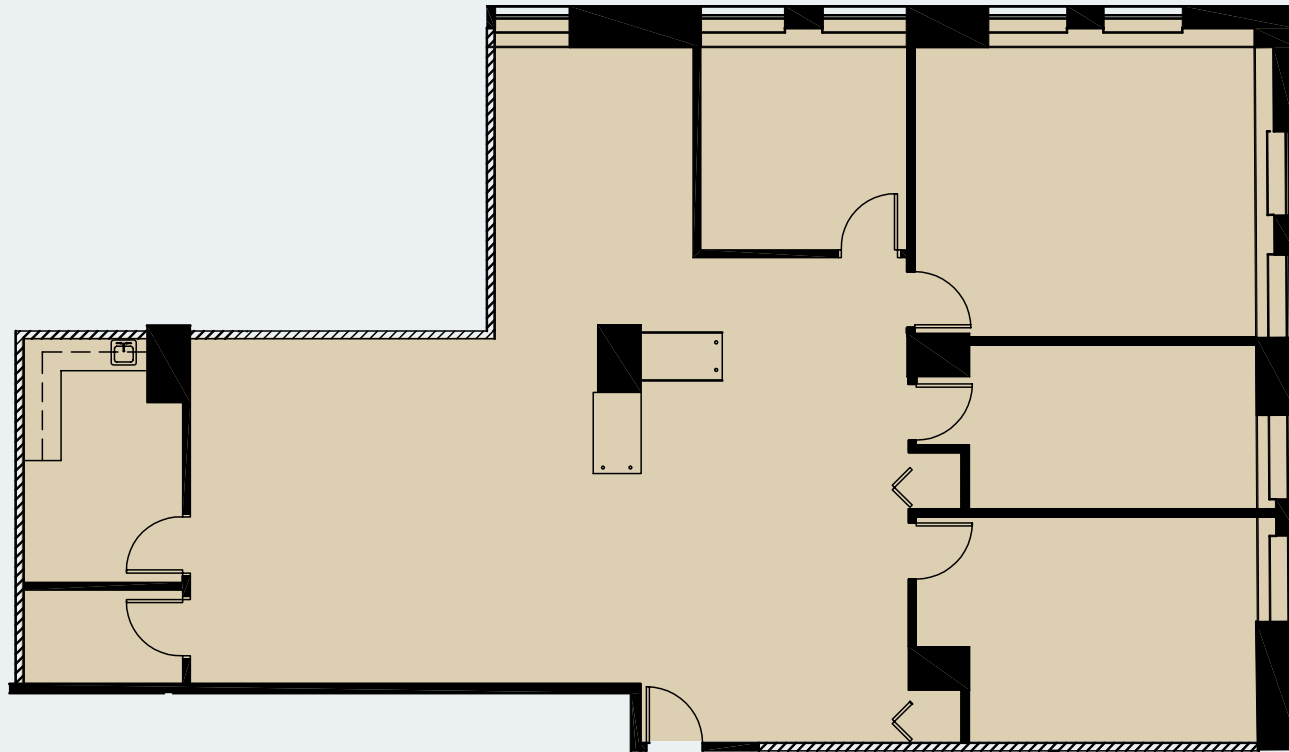

The Harvester Building

180 N Michigan Avenue

Suite 1016
2,619 RSF

JOE STORIZ

Senior Managing Director
312.884.5656 | jstoriz@marcrealty.com

55 E Jackson Blvd, Suite 500
Chicago, IL 60604

Exceptional Value
Remarkable Locations