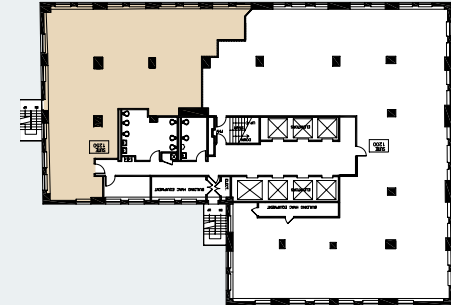

The Harvester Building

180 N Michigan Avenue

Suite 1250
2,952 RSF

JOE STORIZ

Senior Managing Director
312.884.5656 | jstoriz@marcrealty.com

55 E Jackson Blvd, Suite 500
Chicago, IL 60604

Exceptional Value
Remarkable Locations