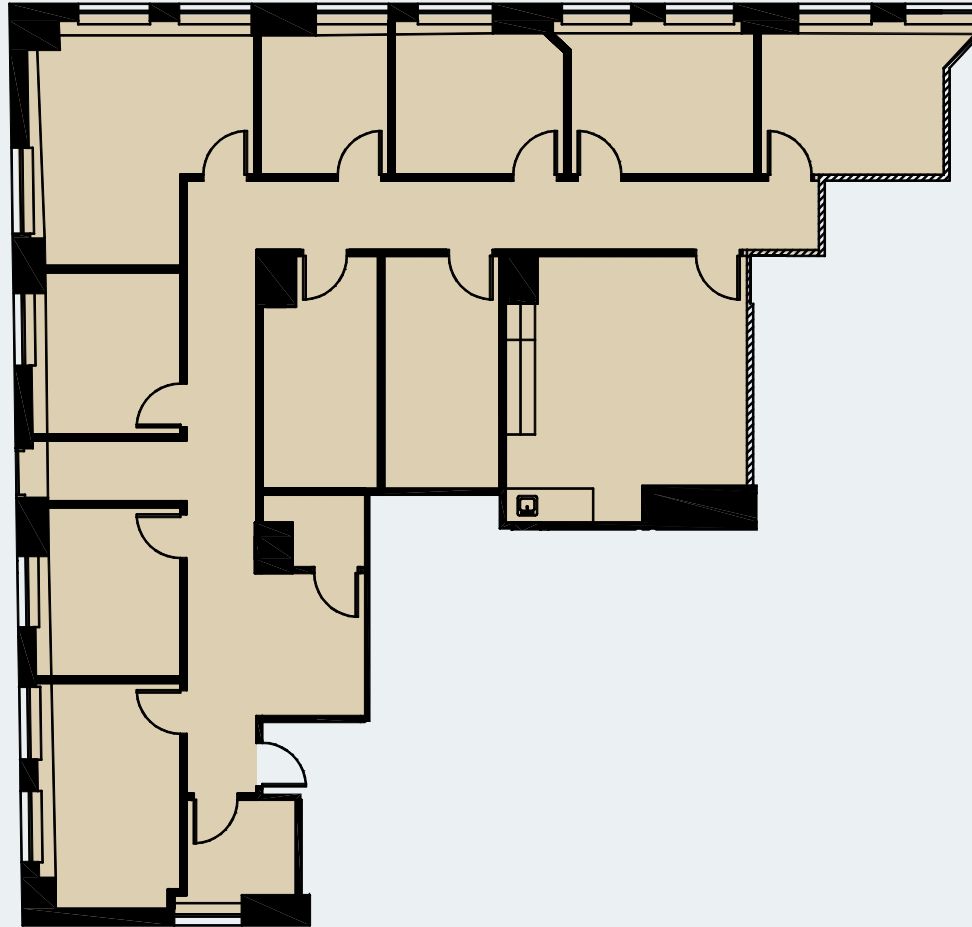

The Harvester Building

180 N Michigan Avenue

Suite 1250
2,952 RSF

JOE STORIZ

Senior Managing Director
312.884.5656 | jstoriz@marcrealty.com

55 E Jackson Blvd, Suite 500
Chicago, IL 60604

Exceptional Value
Remarkable Locations