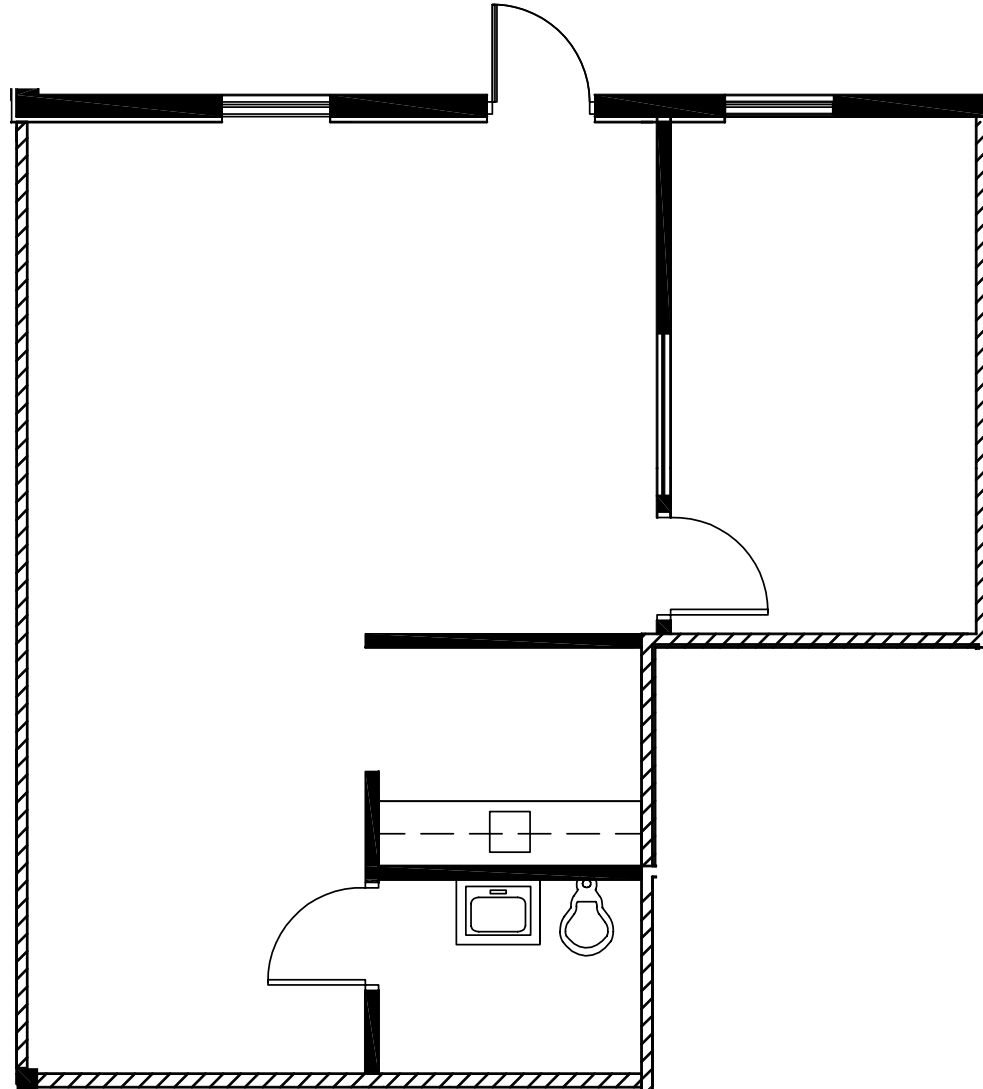

SALT CREEK

— OFFICE CENTER —

SCHAUMBURG, IL

SUITE 510

761 rsf

LARRY MEYER
847.212.3220
lmeyer@marcrealty.com

ALAN RAPHAELI
847.330.1300
araphaeli@marcrealty.com

Exceptional Value
Remarkable Locations