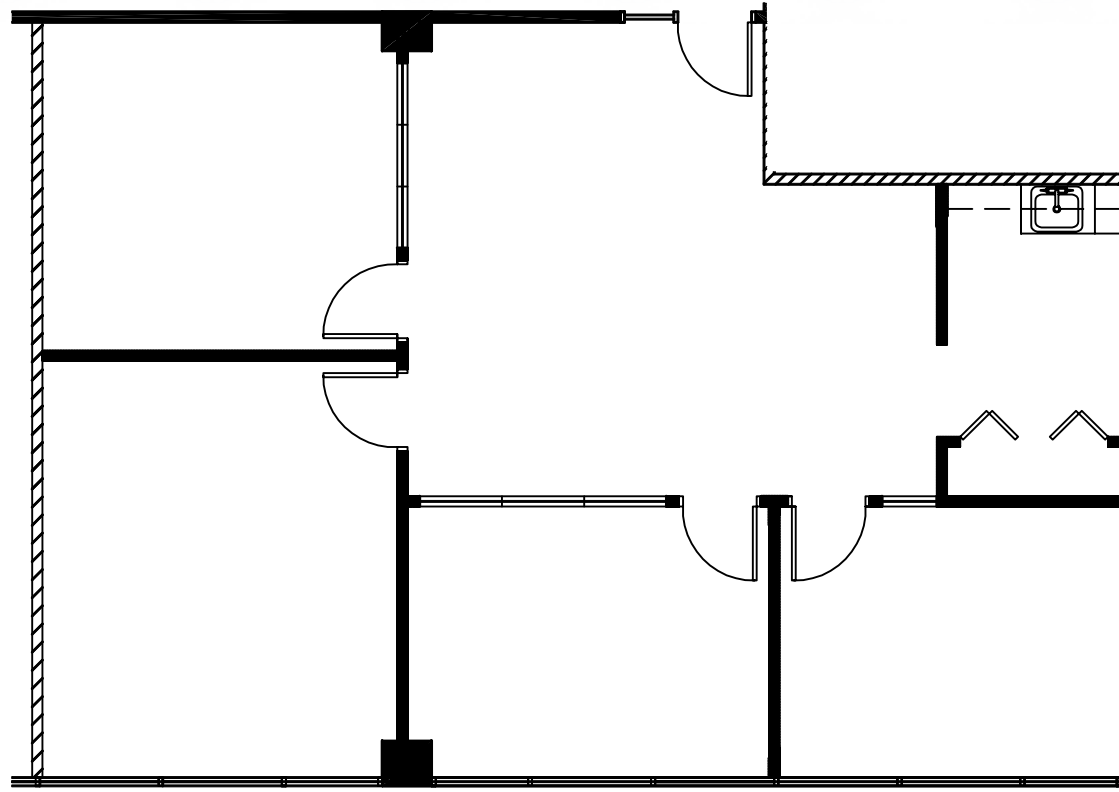

1200  
SHERMER ROAD  
Northbrook

SUITE 430  
1,466 RSF

ALAN RAPHAELI  
847.330.1300  
araphaeli@marcrealty.com

LARRY MEYER  
O: 847.330.1300 C: 847.212.3220  
lmeyer@marcrealty.com

Exceptional Value  
Remarkable Locations