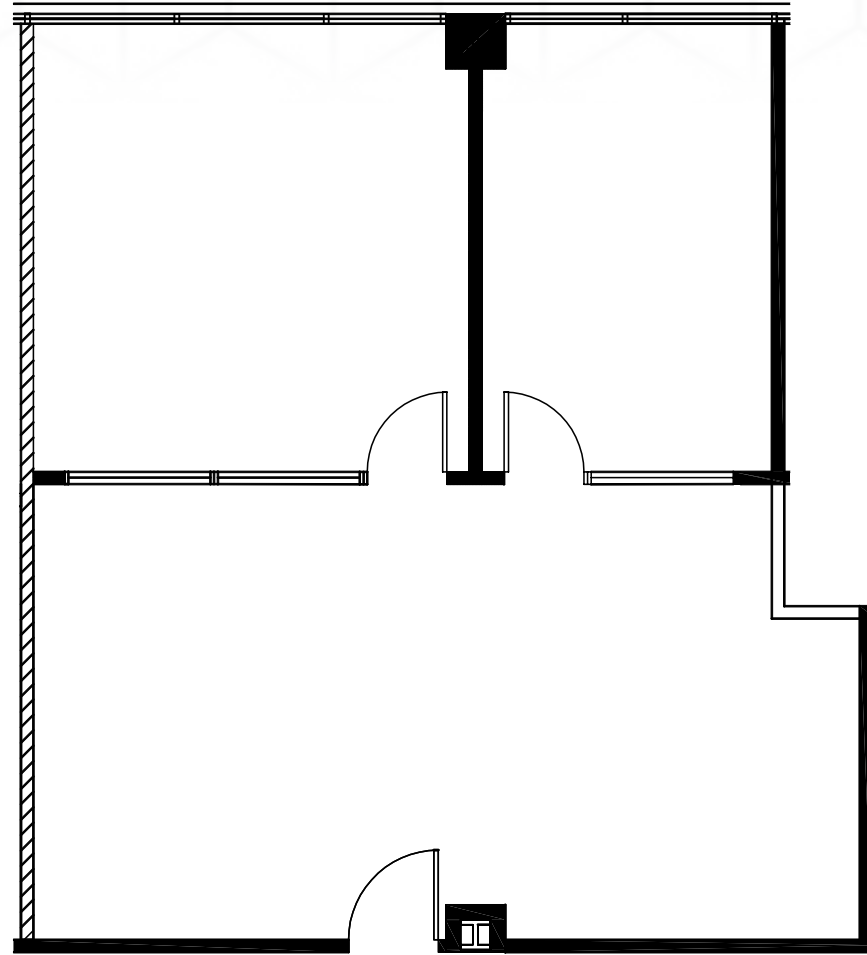

1200
SHERMER ROAD
Northbrook

SUITE 450
957 RSF

ALAN RAPHAELI
847.330.1300
araphaeli@marcrealty.com

LARRY MEYER
O: 847.330.1300 C: 847.212.3220
lmeyer@marcrealty.com

Exceptional Value
Remarkable Locations