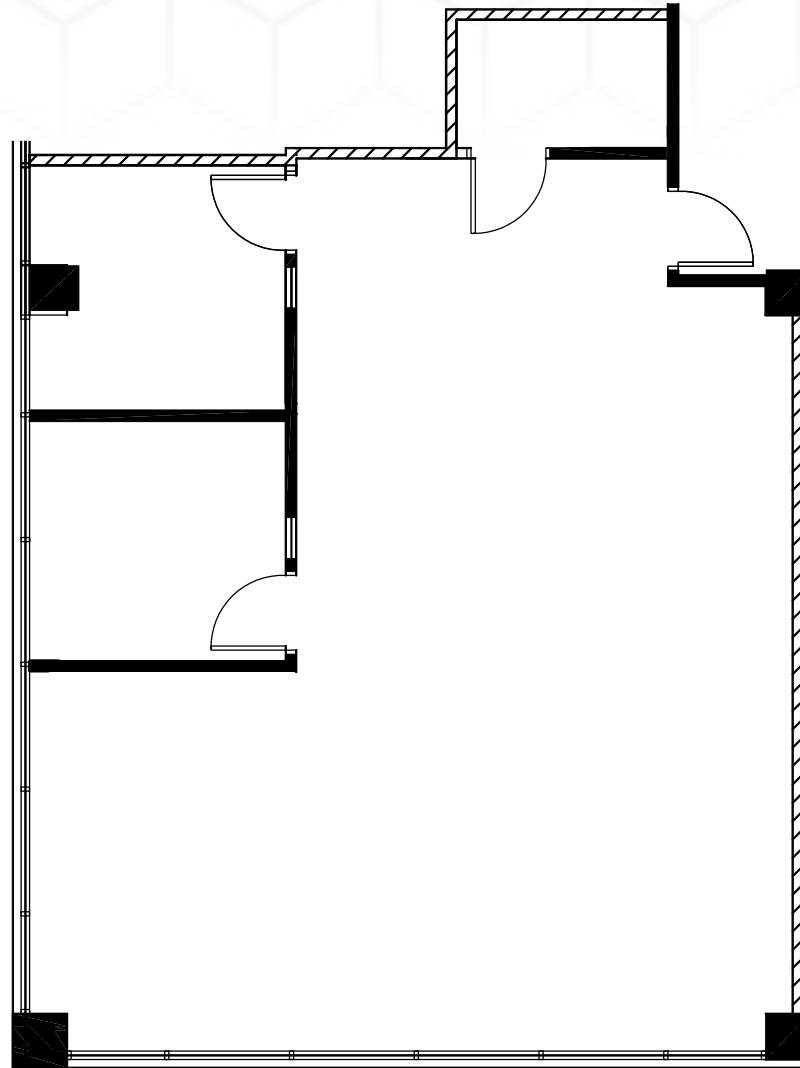

1200
SHERMER ROAD
Northbrook

SUITE 473
1,350 RSF

ALAN RAPHAELI
847.330.1300
araphaeli@marcrealty.com

LARRY MEYER
O: 847.330.1300 C: 847.212.3220
lmeyer@marcrealty.com

Exceptional Value
Remarkable Locations