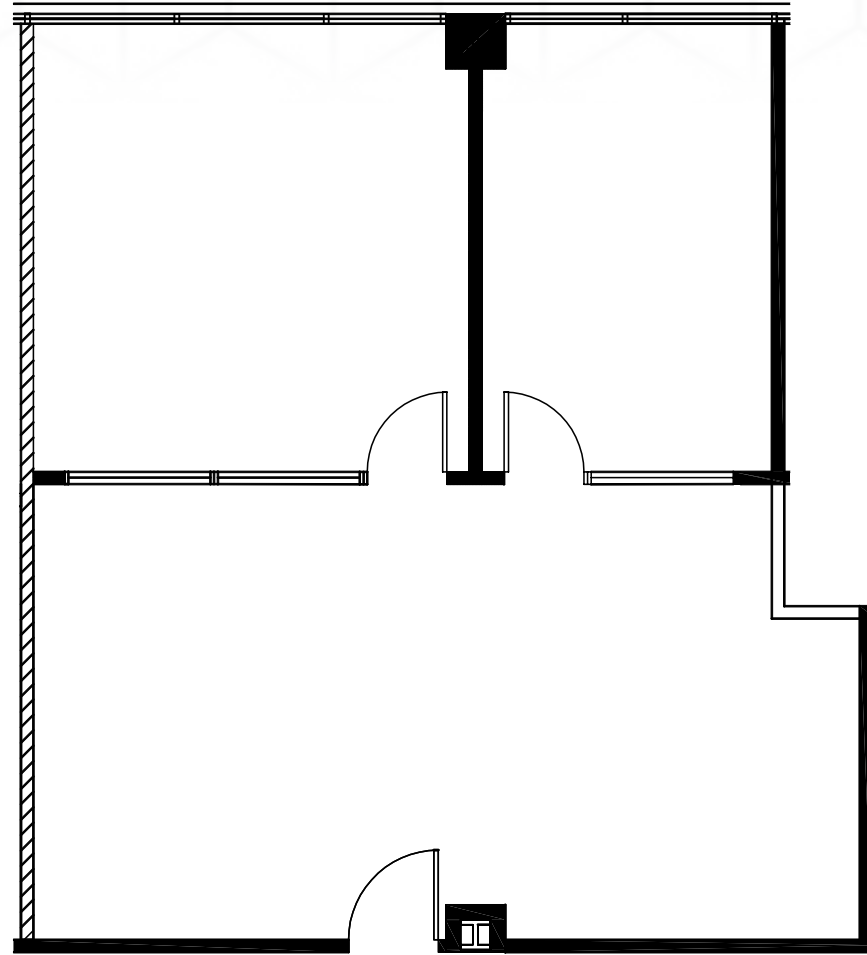

1200  
SHERMER ROAD  
Northbrook

SUITE 480  
957 RSF

ALAN RAPHAELI  
847.330.1300  
araphaeli@marcrealty.com

LARRY MEYER  
O: 847.330.1300 C: 847.212.3220  
lmeyer@marcrealty.com

Exceptional Value  
Remarkable Locations