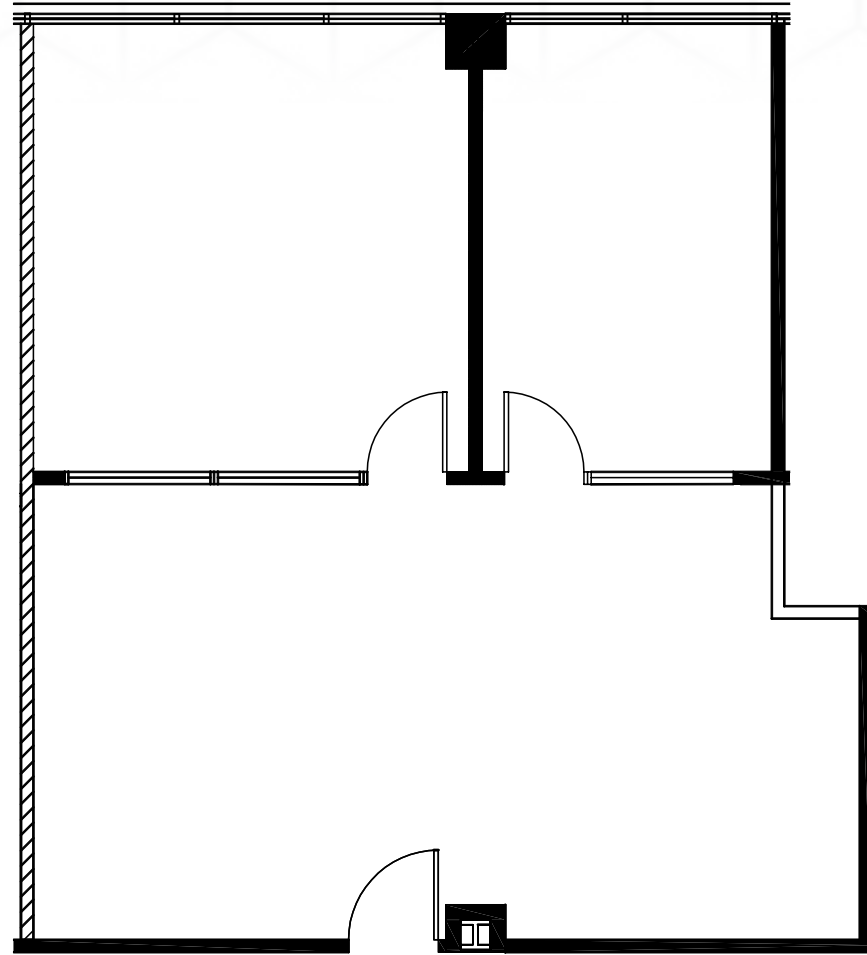

1200
SHERMER ROAD
Northbrook

SUITE 480
957 RSF

ALAN RAPHAELI
847.330.1300
araphaeli@marcrealty.com

LARRY MEYER
O: 847.330.1300 C: 847.212.3220
lmeyer@marcrealty.com

Exceptional Value
Remarkable Locations