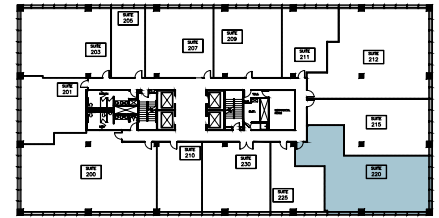

# 1701

EAST  
WOODFIELD  
SCHAUMBURG, IL

**SUITE 220**  
1,796 RSF

**ALAN RAPHAELI**  
847.330.1300  
araphaeli@marcrealty.com

Exceptional Value  
Remarkable Locations