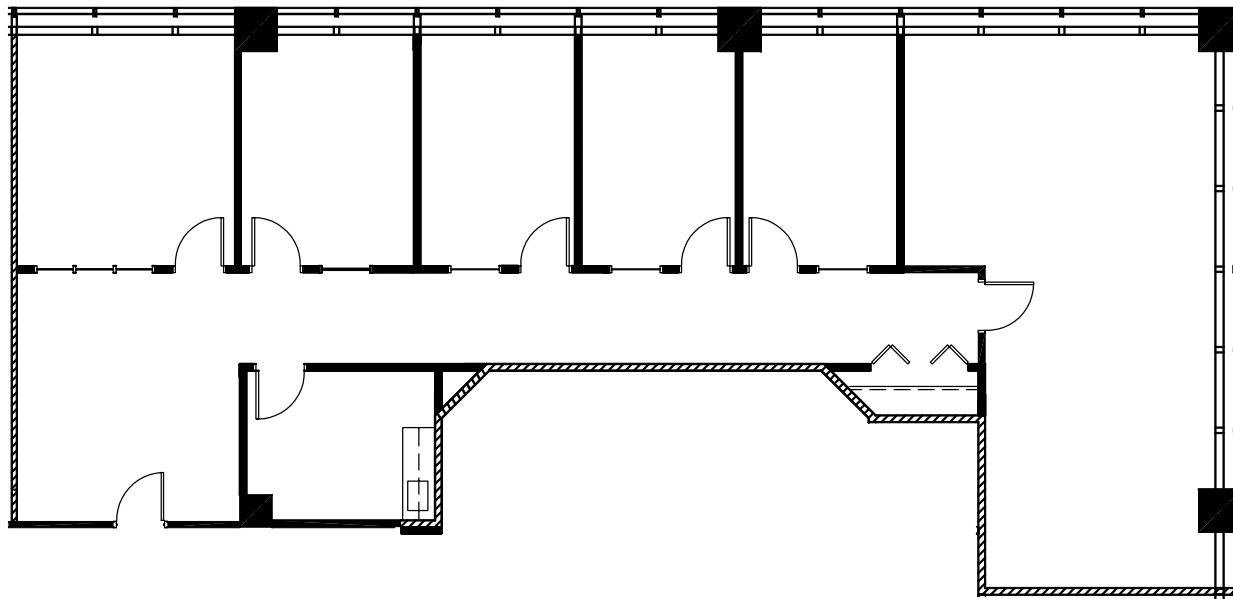

1701

EAST
WOODFIELD
SCHAUMBURG, IL

SUITE 333
2,560 RSF

ALAN RAPHAELI
847.330.1300
araphaeli@marcrealty.com

Exceptional Value
Remarkable Locations