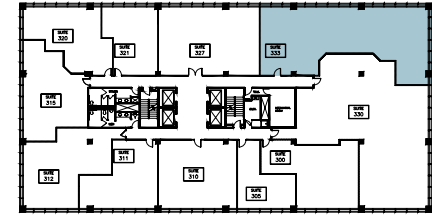

1701

EAST
WOODFIELD
SCHAUMBURG, IL

SUITE 333
2,560 RSF

ALAN RAPHAELI
847.330.1300
araphaeli@marcrealty.com

Exceptional Value
Remarkable Locations