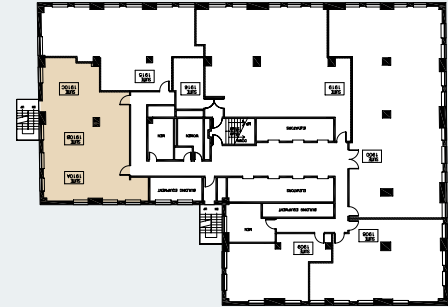

The Harvester Building

180 N Michigan Avenue

Suite 1910
1,512 RSF

JOE STORIZ

Senior Managing Director
312.884.5656 | jstoriz@marcrealty.com

55 E Jackson Blvd, Suite 500
Chicago, IL 60604

Exceptional Value
Remarkable Locations