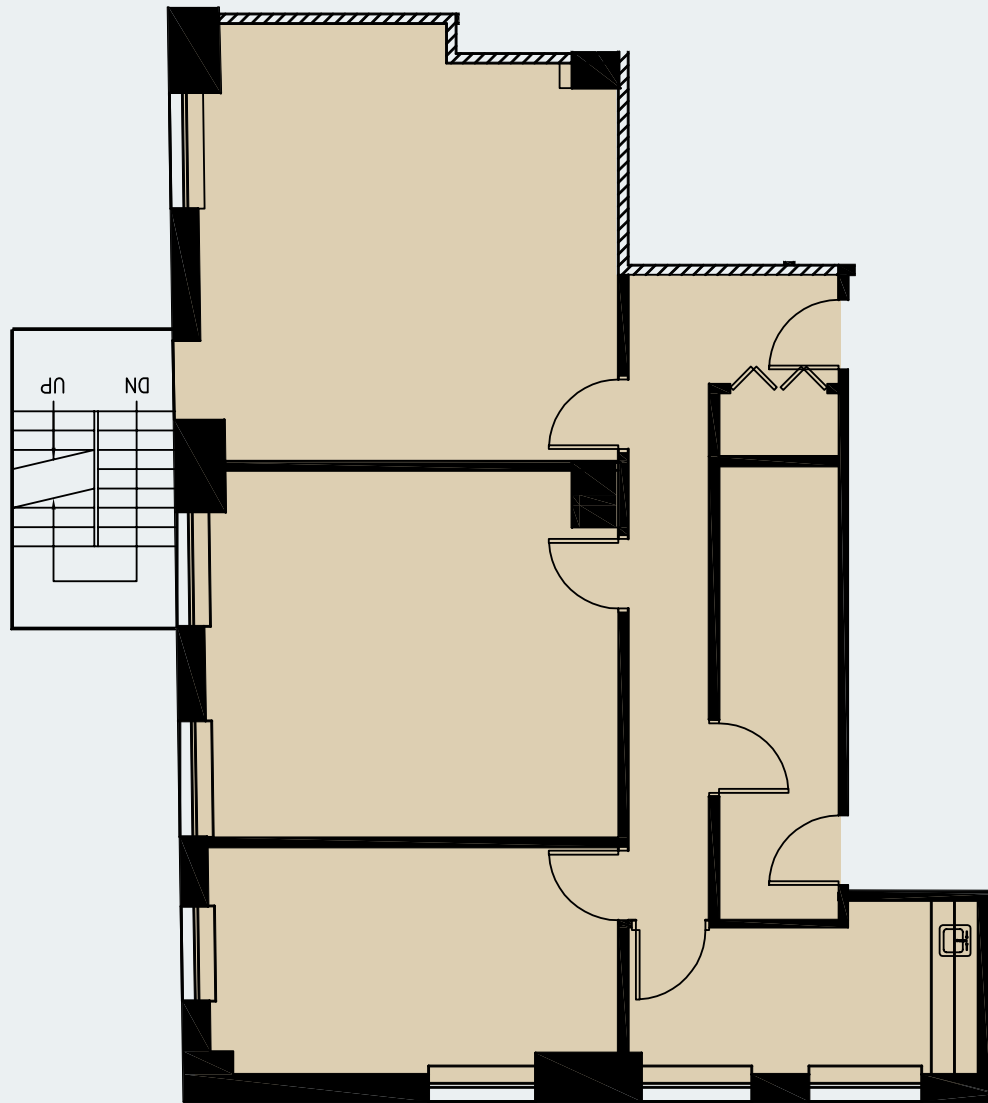

The Harvester Building

180 N Michigan Avenue

Suite 1910
1,512 RSF

JOE STORIZ

Senior Managing Director
312.884.5656 | jstoriz@marcrealty.com

55 E Jackson Blvd, Suite 500
Chicago, IL 60604

Exceptional Value
Remarkable Locations