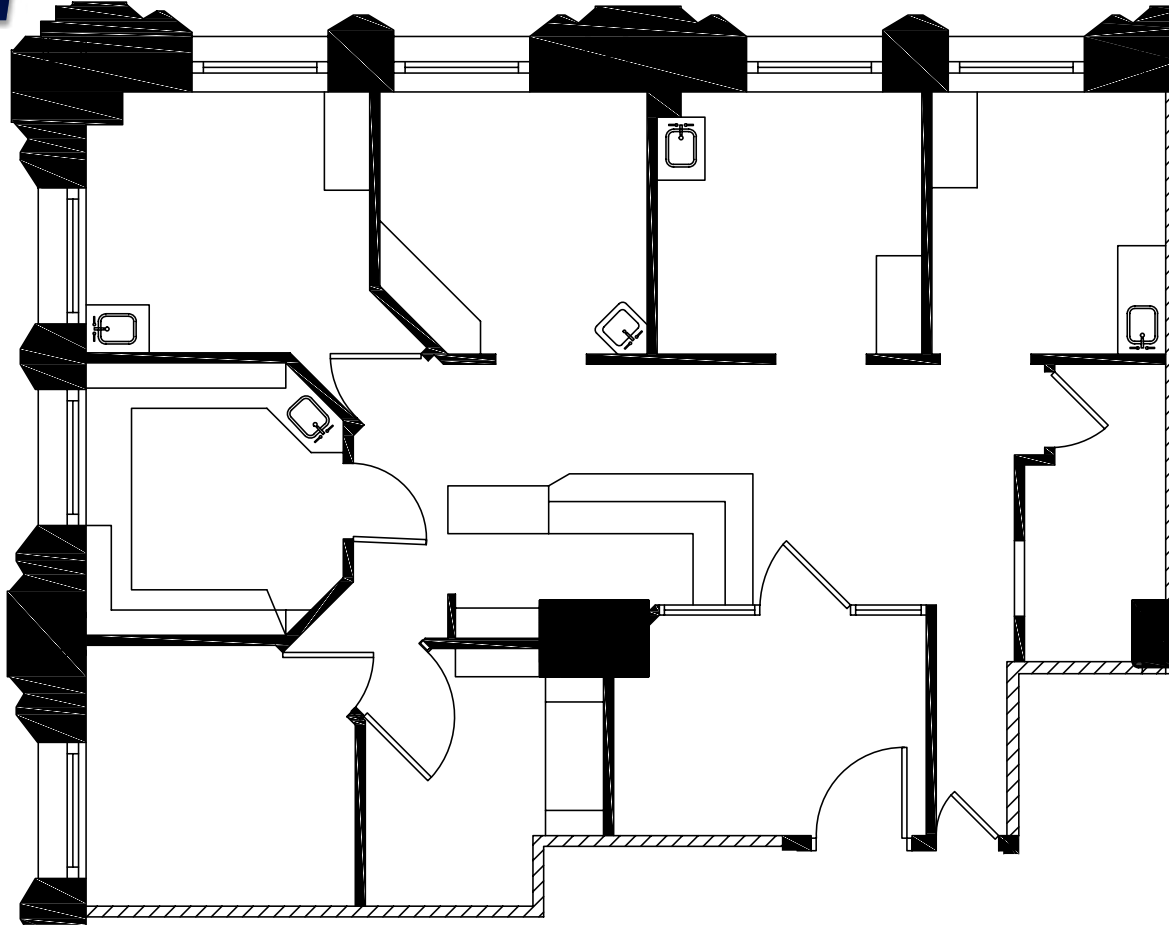

30

NORTH MICHIGAN
AVENUE

SUITE 822
1,163 RSF

Joe Storiz
Senior Managing Director
jstoriz@marcrealty.com | 312.994.5656

Candice Wells
EVP | Director of Retail Leasing
cwells@marcrealty.com | 312.884.5452

180 N Wabash Ave, Suite 800
Chicago, IL 60601