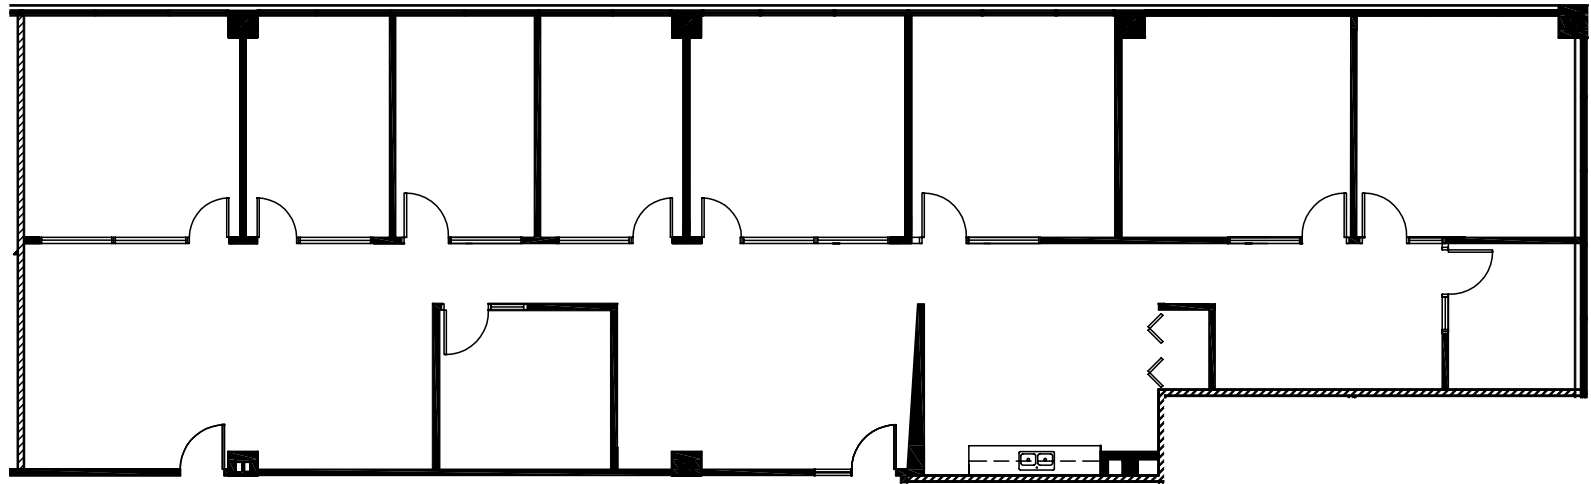

1200  
SHERMER ROAD  
Northbrook

SUITE 400  
2,745 RSF

ALAN RAPHAELI  
847.330.1300  
araphaeli@marcrealty.com

LARRY MEYER  
O: 847.330.1300 C: 847.212.3220  
lmeyer@marcrealty.com

Exceptional Value  
Remarkable Locations