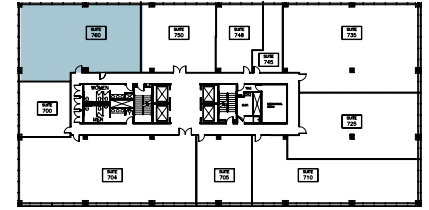

# 1701

EAST  
WOODFIELD  
SCHAUMBURG, IL

**SUITE 760**  
2,205 RSF

**ALAN RAPHAELI**  
847.330.1300  
araphaeli@marcrealty.com

Exceptional Value  
Remarkable Locations