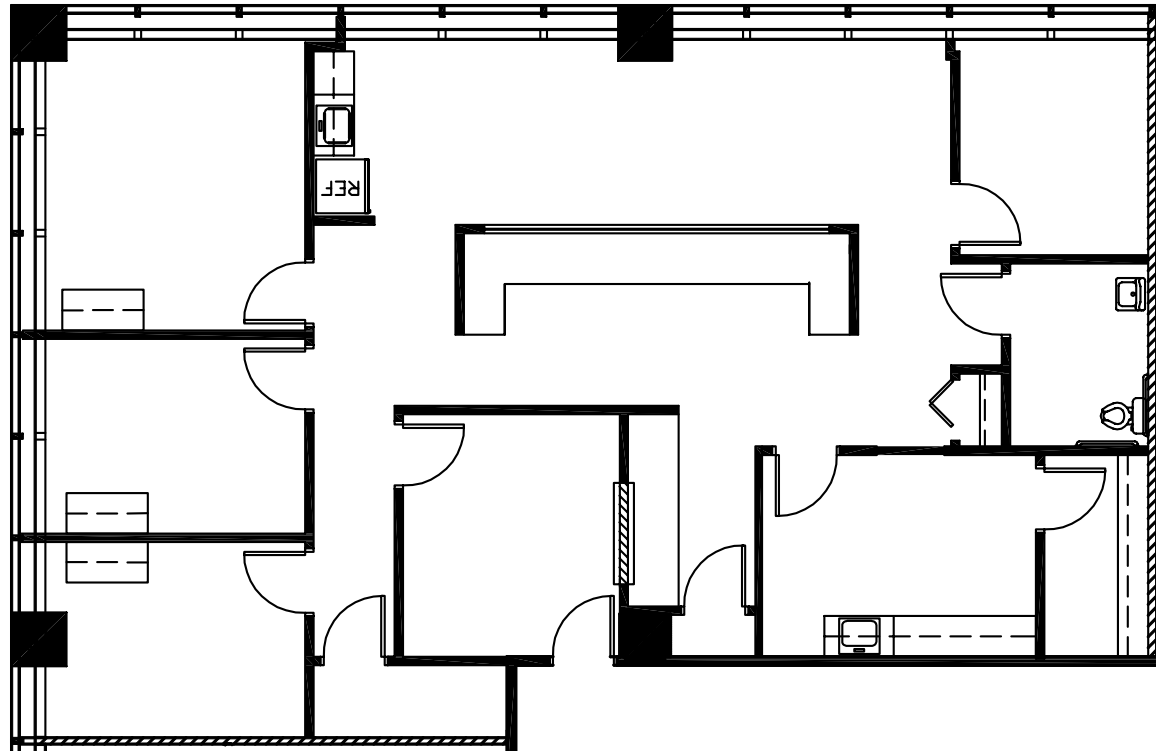

# 1701

EAST  
WOODFIELD  
SCHAUMBURG, IL

**SUITE 760**  
2,205 RSF

**ALAN RAPHAELI**  
847.330.1300  
araphaeli@marcrealty.com

Exceptional Value  
Remarkable Locations