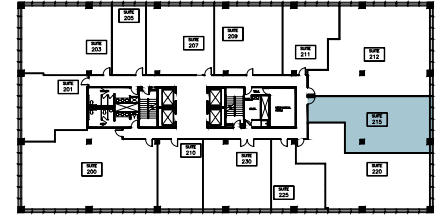

## SUITE 215

1,358 RSF

**ALAN RAPHAELI**  
847.330.1300  
araphaeli@marcrealty.com

Exceptional Value  
Remarkable Locations