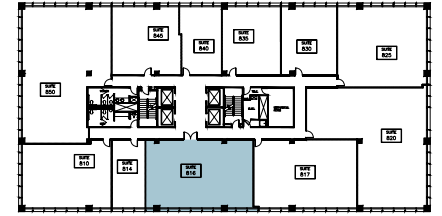

1701

EAST
WOODFIELD
SCHAUMBURG, IL

SUITE 816

1,785 RSF

ALAN RAPHAELI
847.330.1300
araphaeli@marcrealty.com

Exceptional Value
Remarkable Locations