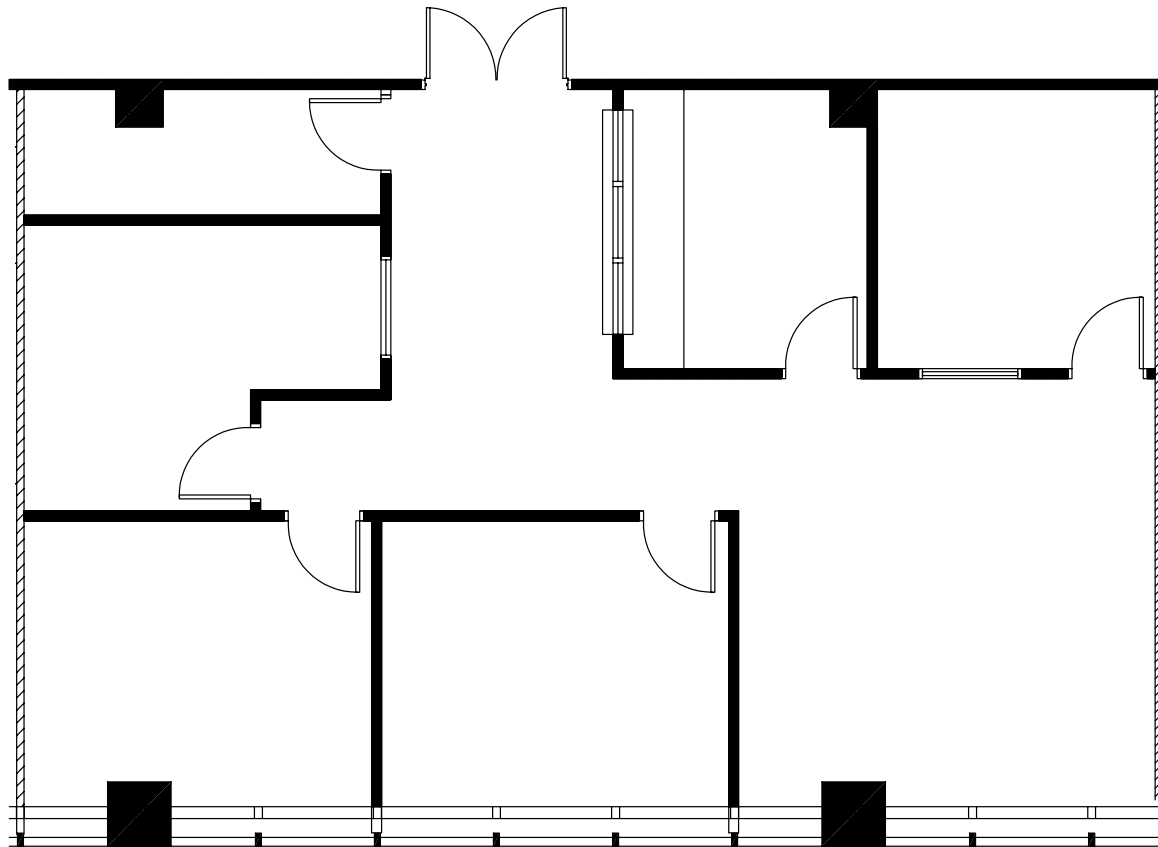

1701

EAST
WOODFIELD
SCHAUMBURG, IL

SUITE 816

1,785 RSF

ALAN RAPHAELI
847.330.1300
araphaeli@marcrealty.com

Exceptional Value
Remarkable Locations