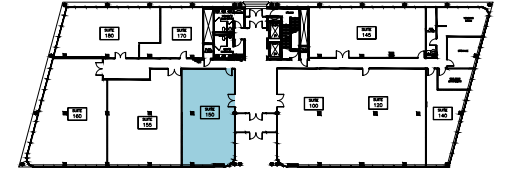

2860

— R I V E R R O A D —
D E S P L A I N E S , I L

SUITE 150
1,371 RSF

YASMIN AURORA
847.330.1300
yaurora@marcrealty.com

MR Exceptional Value
MARC REALTY Remarkable Locations