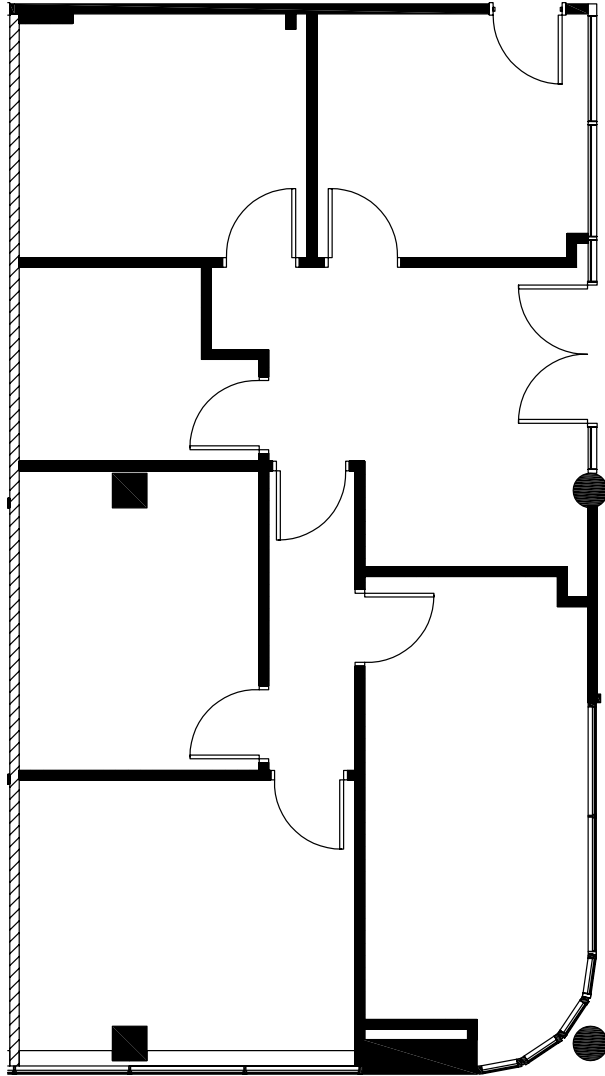

2860

— R I V E R R O A D —
D E S P L A I N E S , I L

SUITE 150
1,371 RSF

YASMIN AURORA
847.330.1300
yaurora@marcrealty.com

MR Exceptional Value
MARC REALTY Remarkable Locations