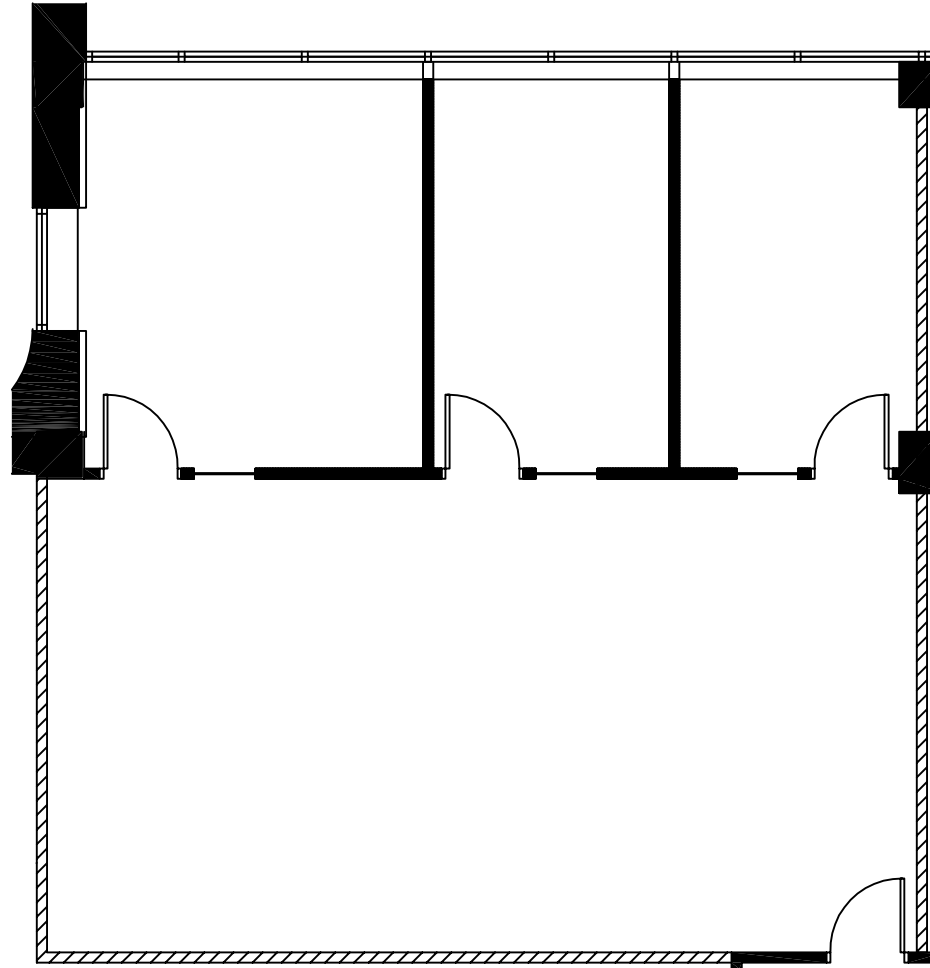

3701

ALGONQUIN
ROLLING MEADOWS, IL

SUITE 460
1,479 rsf

ALAN RAPHAELI
847.330.1300
araphaeli@marcrealty.com

Exceptional Value
Remarkable Locations