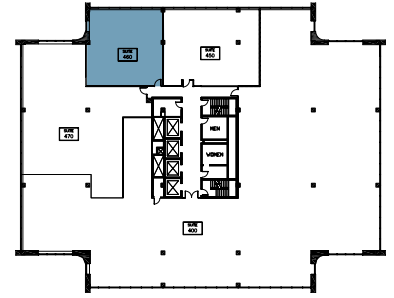

3701

ALGONQUIN
ROLLING MEADOWS, IL

SUITE 460
1,479 rsf

ALAN RAPHAELI
847.330.1300
araphaeli@marcrealty.com

Exceptional Value
Remarkable Locations