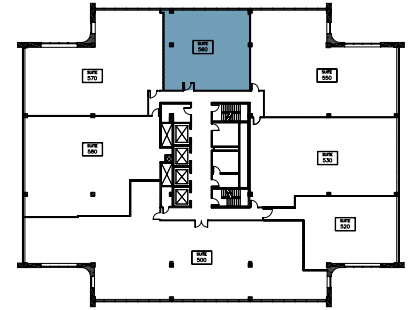

3701

ALGONQUIN
ROLLING MEADOWS, IL

SUITE 560
1,635 rsf

ALAN RAPHAELI
847.330.1300
araphaeli@marcrealty.com

MR
MARC REALTY

Exceptional Value
Remarkable Locations