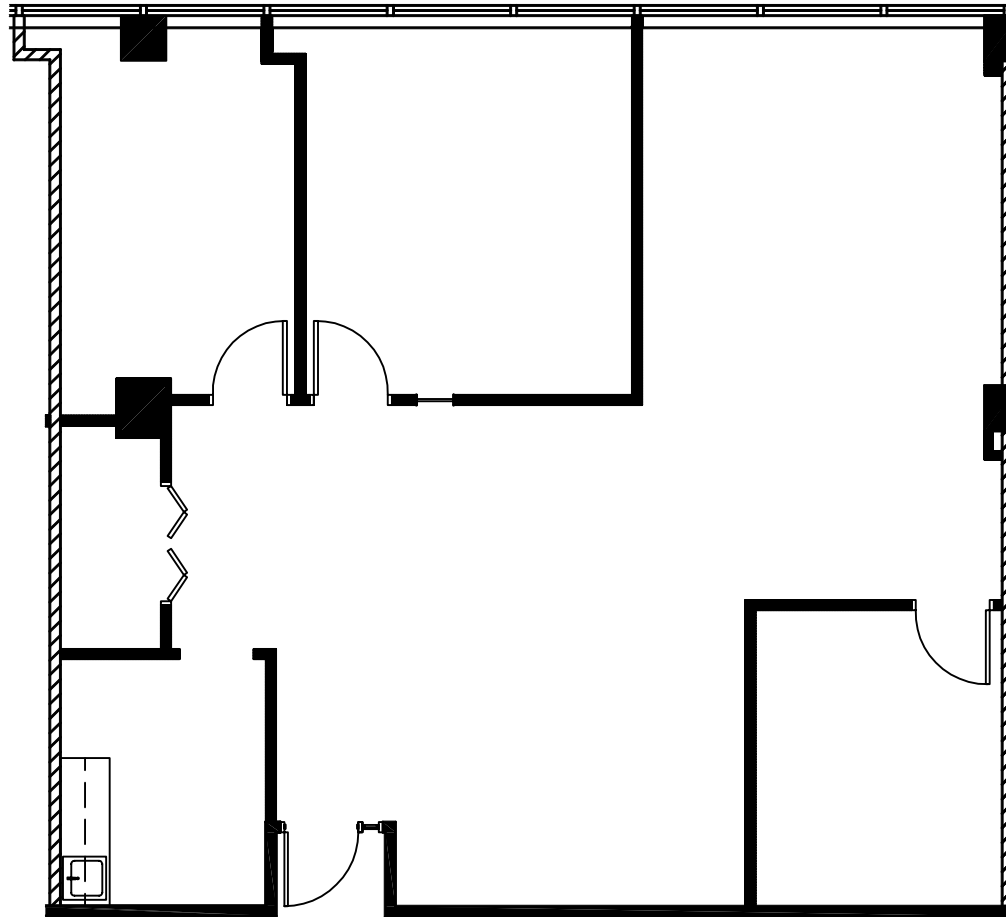

3701

ALGONQUIN
ROLLING MEADOWS, IL

SUITE 560
1,635 rsf

ALAN RAPHAELI
847.330.1300
araphaeli@marcrealty.com

MR
MARC REALTY

Exceptional Value
Remarkable Locations