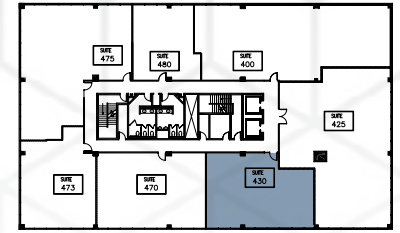

1200
SHERMER ROAD
Northbrook

SUITE 430
1,466 RSF

ALAN RAPHAELI
847.330.1300
araphaeli@marcrealty.com

LARRY MEYER
O: 847.330.1300 C: 847.212.3220
lmeyer@marcrealty.com

Exceptional Value
Remarkable Locations