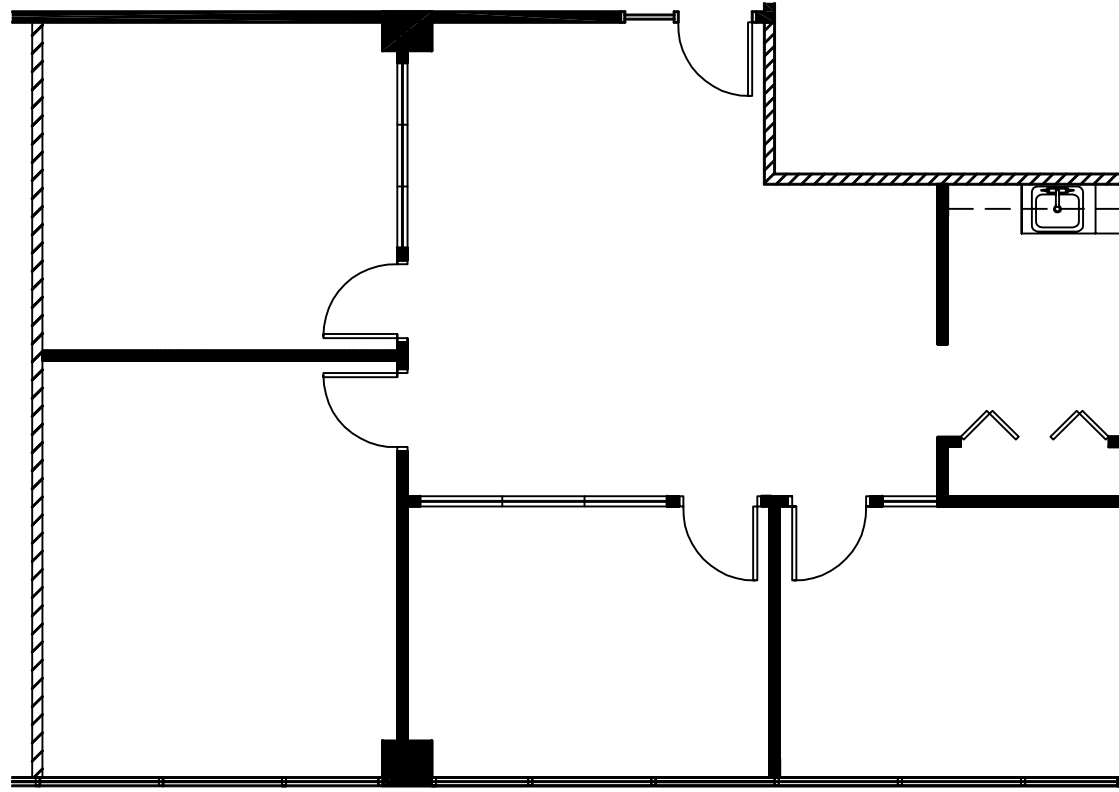

1200
SHERMER ROAD
Northbrook

SUITE 430
1,466 RSF

ALAN RAPHAELI
847.330.1300
araphaeli@marcrealty.com

LARRY MEYER
O: 847.330.1300 C: 847.212.3220
lmeyer@marcrealty.com

Exceptional Value
Remarkable Locations