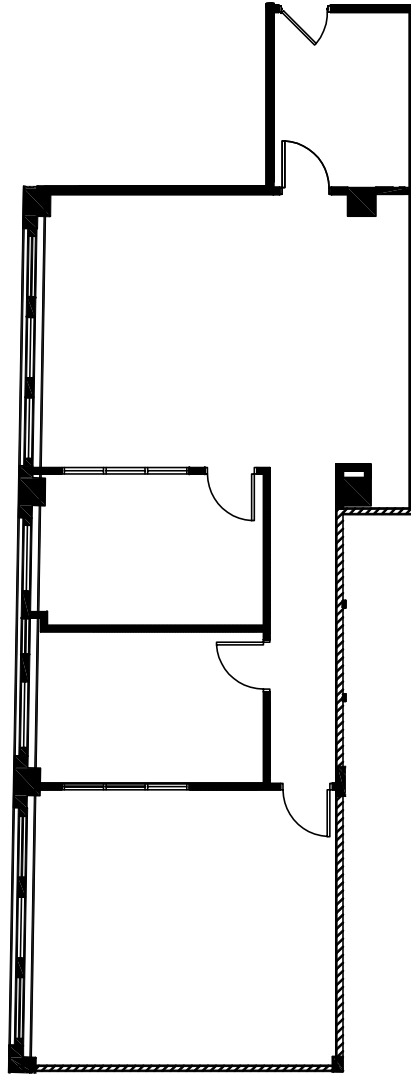

180

North Wabash Ave

Suite 604
1,603 RSF

Joe Storiz
Senior Managing Director
jstoriz@marcrealty.com | 312.994.5656

180 N Wabash Ave, Suite 800
Chicago, IL 60601

Exceptional Value
Remarkable Locations