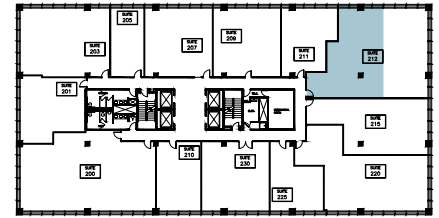

1701

EAST
WOODFIELD
SCHAUMBURG, IL

SUITE 212

1,229 RSF

ALAN RAPHAELI
847.330.1300
araphaeli@marcrealty.com

Exceptional Value
Remarkable Locations