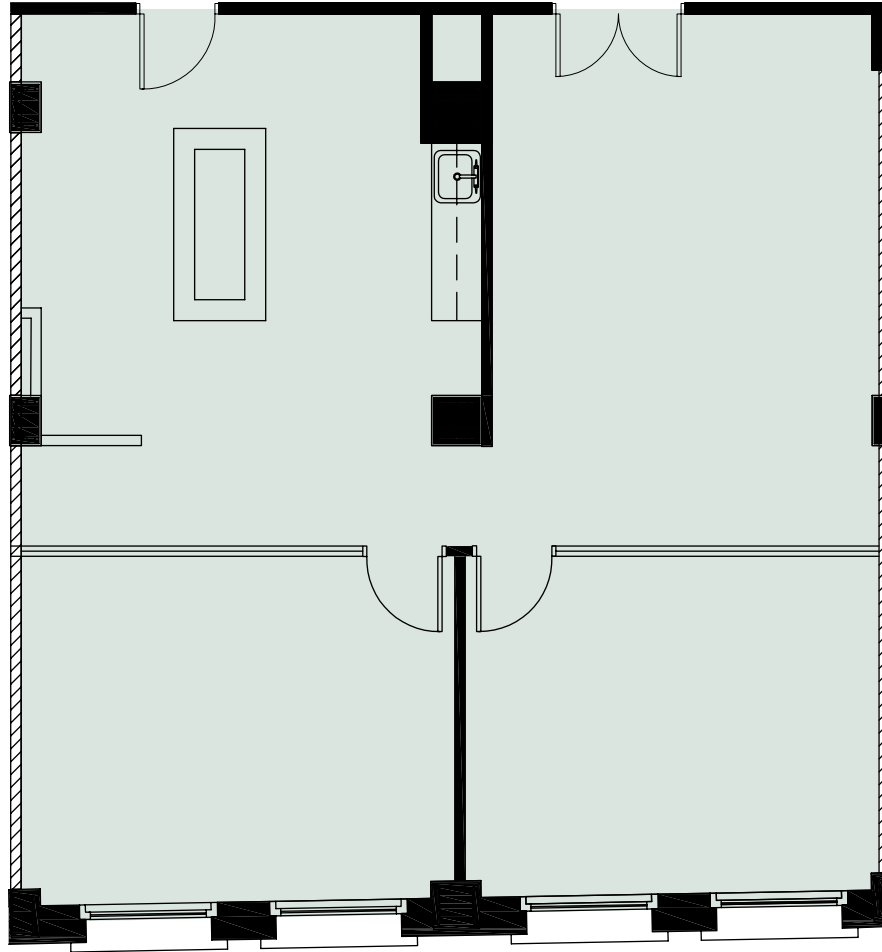

the Metropolitan Building

134 NORTH LA SALLE STREET

Suite 1205
1,491 RSF

Joe Storiz

Senior Managing Director

jstoriz@marcrealty.com | 312.994.5656

180 N Wabash Ave, Suite 800
Chicago, IL 60601

Exceptional Value
Remarkable Locations