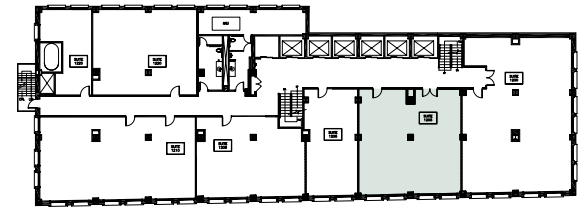

the Metropolitan Building

134 NORTH LA SALLE STREET

Suite 1205
1,491 RSF

Joe Storiz

Senior Managing Director

jstoriz@marcrealty.com | 312.994.5656

180 N Wabash Ave, Suite 800
Chicago, IL 60601

Exceptional Value
Remarkable Locations