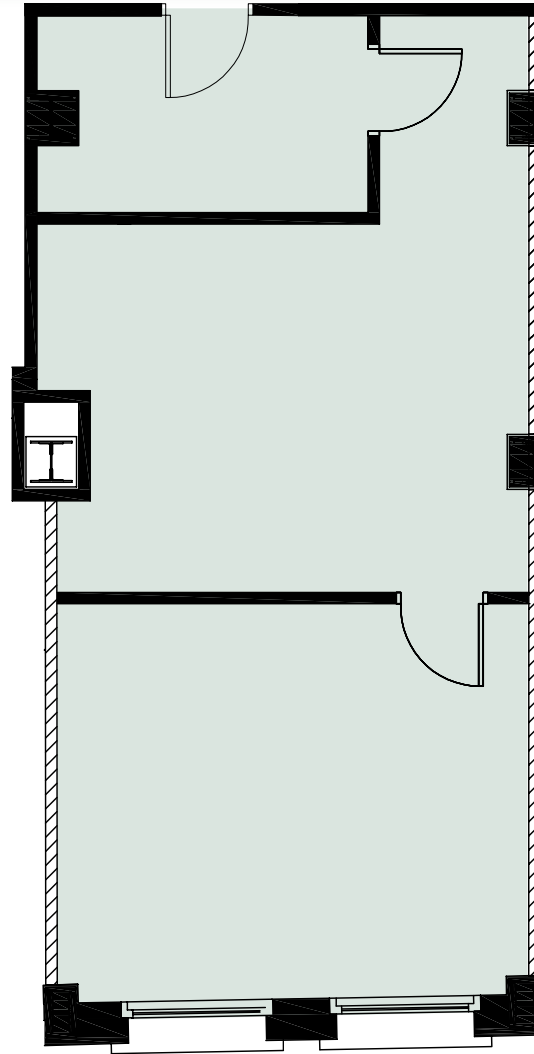

the Metropolitan Building

134 NORTH LA SALLE STREET

Suite 1206
781 RSF

Joe Storiz

Senior Managing Director

jstoriz@marcrealty.com | 312.994.5656

180 N Wabash Ave, Suite 800
Chicago, IL 60601

Exceptional Value
Remarkable Locations