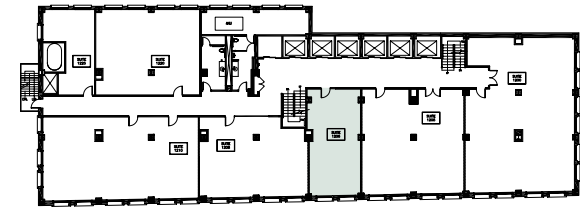

the Metropolitan Building

134 NORTH LA SALLE STREET

Suite 1206
781 RSF

Joe Storiz

Senior Managing Director

jstoriz@marcrealty.com | 312.994.5656

180 N Wabash Ave, Suite 800
Chicago, IL 60601

Exceptional Value
Remarkable Locations