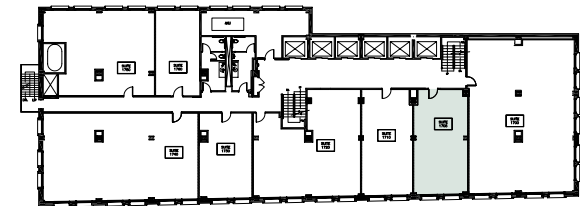

the Metropolitan Building

134 NORTH LA SALLE STREET

Suite 1705
749 RSF

Joe Storiz

Senior Managing Director

jstoriz@marcrealty.com | 312.994.5656

180 N Wabash Ave, Suite 800

Chicago, IL 60601