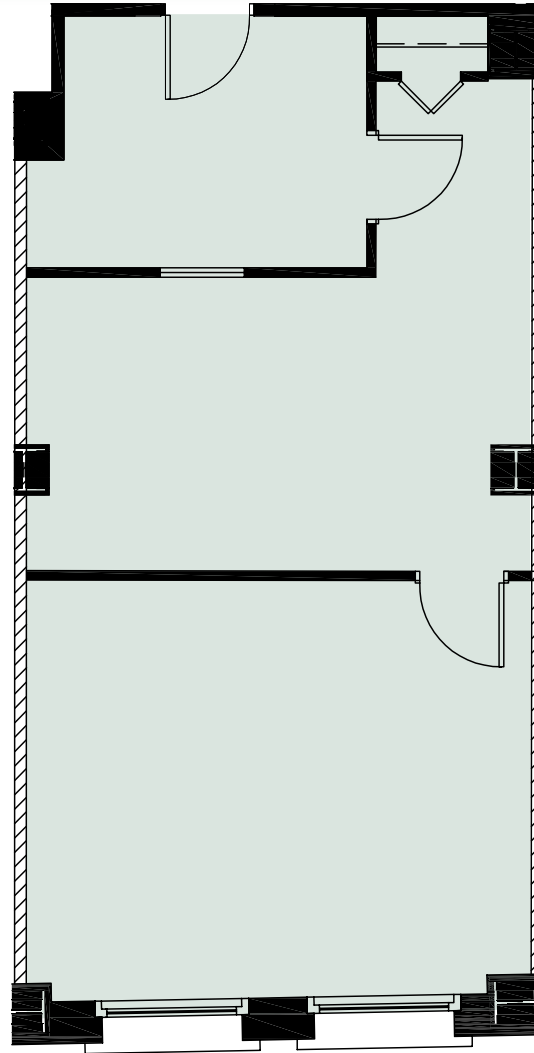

the Metropolitan Building

134 NORTH LA SALLE STREET

Suite 1705
749 RSF

Joe Storiz

Senior Managing Director

jstoriz@marcrealty.com | 312.994.5656

180 N Wabash Ave, Suite 800

Chicago, IL 60601