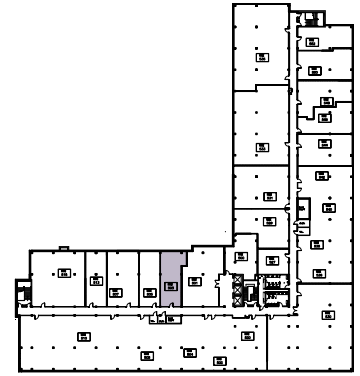

HIGH POINT PLAZA

4415 HARRISON ST, HILLSIDE, IL

SUITE 503
1,078 rsf

LARRY MEYER
847.212.3220
lmeyer@marcrealty.com

ALAN RAPHAELI
847.330.1300
araphaeli@marcrealty.com

Exceptional Value
Remarkable Locations