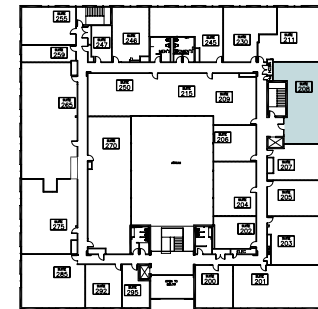

5105

TOLLVIEW DRIVE

ROLLING MEADOWS, IL

SUITE 208

1,317 RSF

LARRY MEYER
847.212.3220
lmeyer@marcrealty.com

ALAN RAPHAELI
847.330.1300
araphaeli@marcrealty.com

Exceptional Value
Remarkable Locations