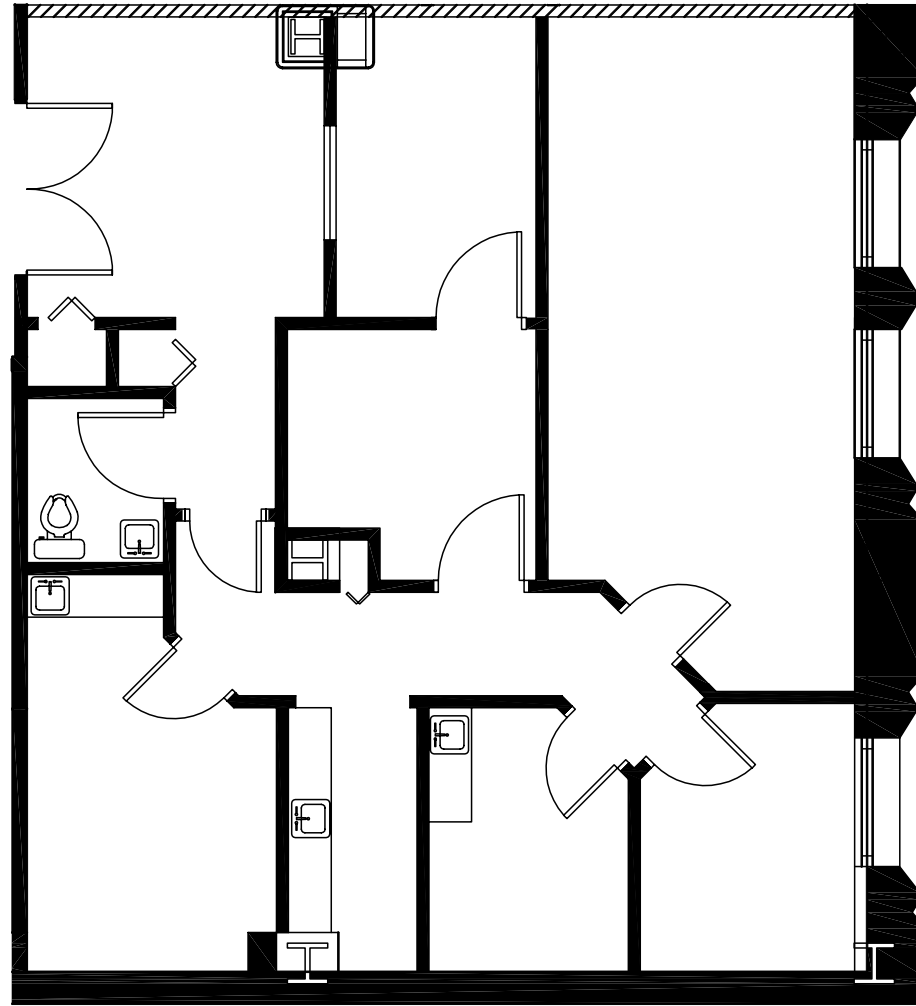

30

NORTH MICHIGAN
AVENUE

SUITE 601

1,209 RSF

Joe Storiz
Senior Managing Director
jstoriz@marcrealty.com | 312.994.5656

Candice Wells
EVP | Director of Retail Leasing
cwells@marcrealty.com | 312.884.5452

180 N Wabash Ave, Suite 800
Chicago, IL 60601