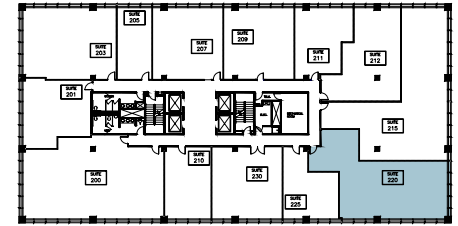

1701

EAST
WOODFIELD
SCHAUMBURG, IL

SUITE 220

1,796 RSF

ALAN RAPHAELI
847.330.1300
araphaeli@marcrealty.com

Exceptional Value
Remarkable Locations