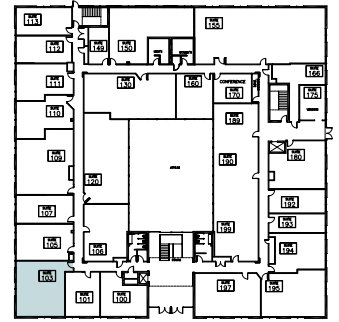

5105

TOLLVIEW DRIVE

ROLLING MEADOWS, IL

SUITE 103

967 RSF

LARRY MEYER
847.212.3220
lmeyer@marcrealty.com

ALAN RAPHAELI
847.330.1300
araphaeli@marcrealty.com

Exceptional Value
Remarkable Locations